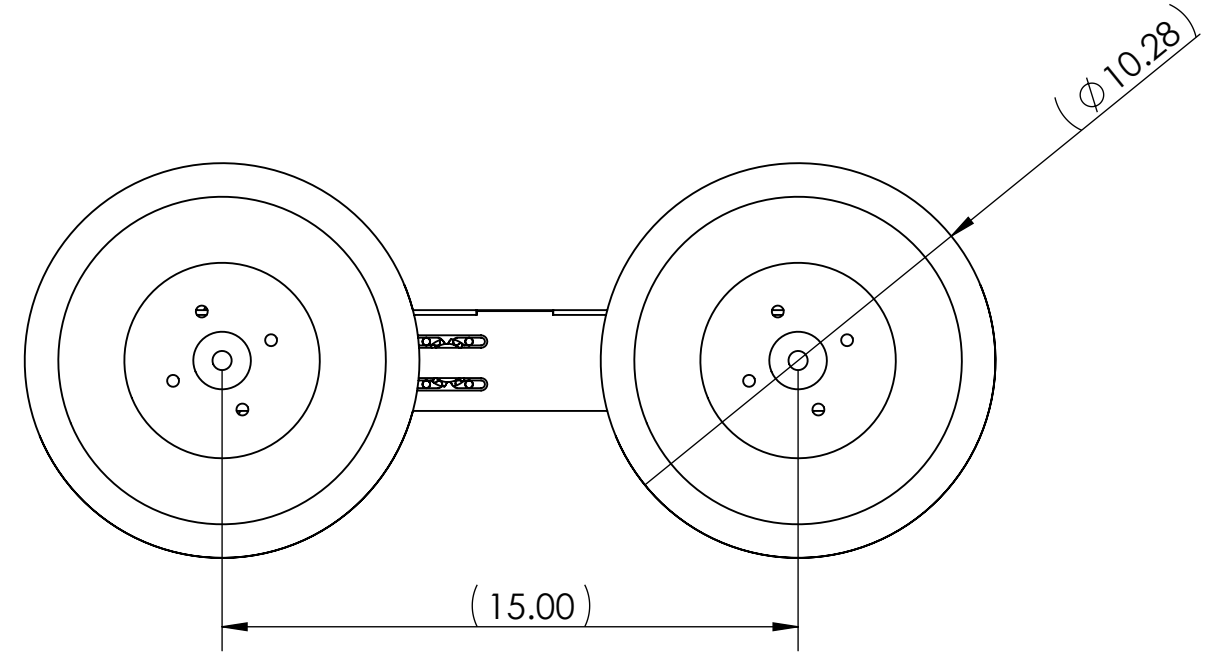

6 inch tire configuration

10 inch tire configuration

SUPERDROID ROBOTS INC
 Ph: 919-557-9162
 Fax: 775-416-2595

PROPRIETARY AND CONFIDENTIAL
 THE INFORMATION CONTAINED IN THIS DRAWING IS THE SOLE PROPERTY OF SUPERDROID ROBOTS INC. ANY REPRODUCTION IN PART OR AS A WHOLE WITHOUT THE WRITTEN PERMISSION OF SUPERDROID ROBOTS INC IS PROHIBITED.

UNLESS OTHERWISE SPECIFIED:
 DIMENSIONS ARE IN INCHES
 ANGULAR: 0.5 deg
 TWO PLACE DECIMAL ±0.03
 THREE PLACE DECIMAL ±0.005

COMMENTS:

SIZE	DWG. NO.	REV
C	Assembly HD IG52	1/6/2014
SCALE: 1:5	MATERIAL:	SHEET 2 OF 2