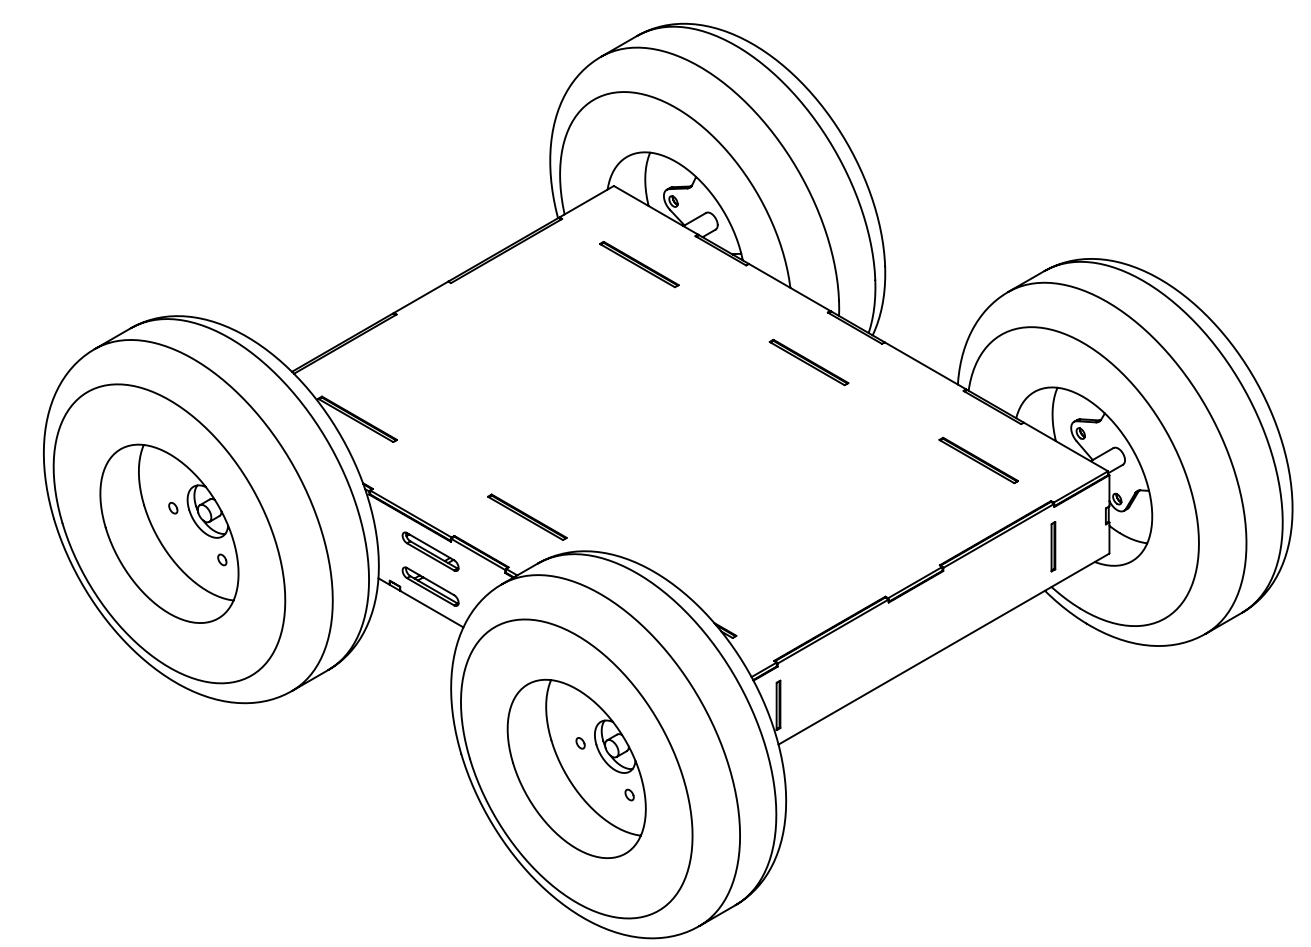

6 inch tire configuration

10 inch tire configuration

SUPERDROID ROBOTS INC
 Ph: 919-557-9162
 Fax: 775-416-2595

PROPRIETARY AND CONFIDENTIAL
 THE INFORMATION CONTAINED IN THIS DRAWING IS THE SOLE PROPERTY OF SUPERDROID ROBOTS INC. ANY REPRODUCTION IN PART OR AS A WHOLE WITHOUT THE WRITTEN PERMISSION OF SUPERDROID ROBOTS INC IS PROHIBITED.

UNLESS OTHERWISE SPECIFIED:
 DIMENSIONS ARE IN INCHES
 ANGULAR: 0.5 deg
 TWO PLACE DECIMAL ±0.03
 THREE PLACE DECIMAL ±0.005

COMMENTS:

SIZE	DWG. NO.	REV
C	Assembly HD IG52	1/6/2014
SCALE: 1:5	MATERIAL:	SHEET 2 OF 2