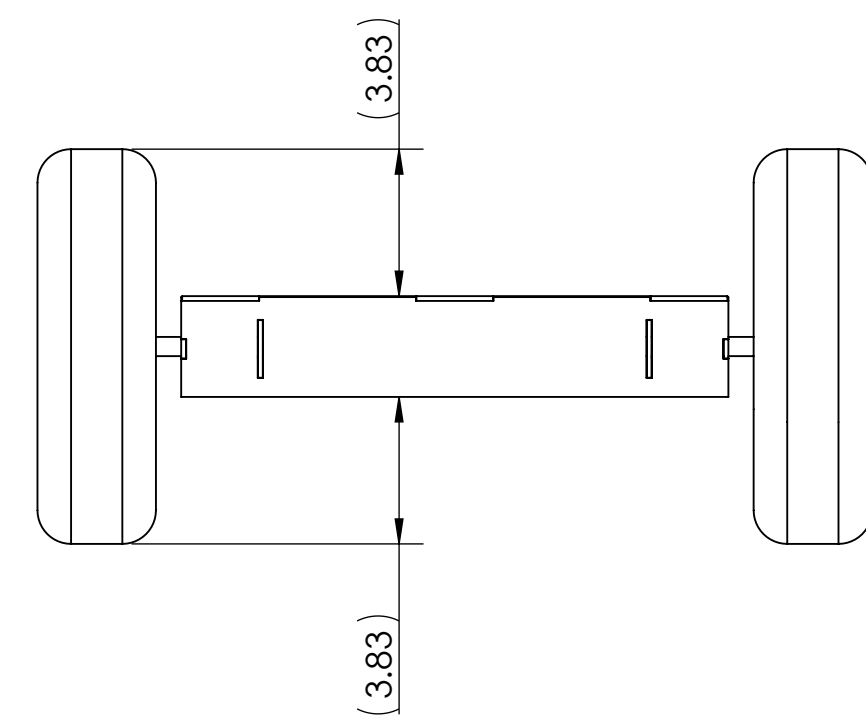

6 inch tire configuration

10 inch tire configuration

SUPERDROID ROBOTS INC
 Ph: 919-557-9162
 Fax: 775-416-2595

PROPRIETARY AND CONFIDENTIAL
 THE INFORMATION CONTAINED IN THIS DRAWING IS THE SOLE PROPERTY OF SUPERDROID ROBOTS INC. ANY REPRODUCTION IN PART OR AS A WHOLE WITHOUT THE WRITTEN PERMISSION OF SUPERDROID ROBOTS INC IS PROHIBITED.

UNLESS OTHERWISE SPECIFIED:
 DIMENSIONS ARE IN INCHES
 ANGULAR: 0.5 deg
 TWO PLACE DECIMAL ±0.03
 THREE PLACE DECIMAL ±0.005

COMMENTS:

SIZE	DWG. NO.	REV
C	Assembly HD IG52	1/6/2014
SCALE: 1:5	MATERIAL:	SHEET 2 OF 2