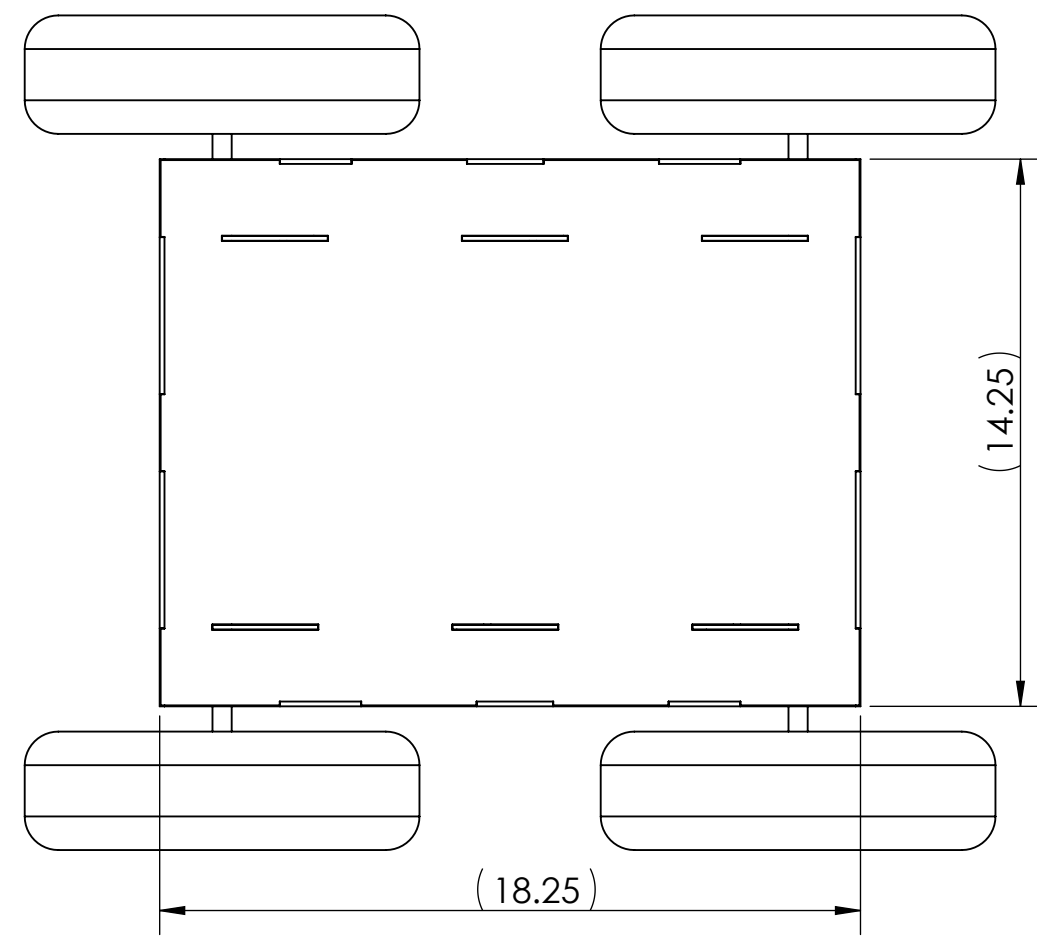

6 inch tire configuration

10 inch tire configuration

SUPERDROID ROBOTS INC
 Ph: 919-557-9162
 Fax: 775-416-2595

PROPRIETARY AND CONFIDENTIAL
 THE INFORMATION CONTAINED IN THIS DRAWING IS THE SOLE PROPERTY OF SUPERDROID ROBOTS INC. ANY REPRODUCTION IN PART OR AS A WHOLE WITHOUT THE WRITTEN PERMISSION OF SUPERDROID ROBOTS INC IS PROHIBITED.

UNLESS OTHERWISE SPECIFIED:
 DIMENSIONS ARE IN INCHES
 ANGULAR: 0.5 deg
 TWO PLACE DECIMAL ±0.03
 THREE PLACE DECIMAL ±0.005

COMMENTS:

SIZE	DWG. NO.	REV
C	Assembly HD IG52	1/6/2014
SCALE: 1:5	MATERIAL:	SHEET 2 OF 2