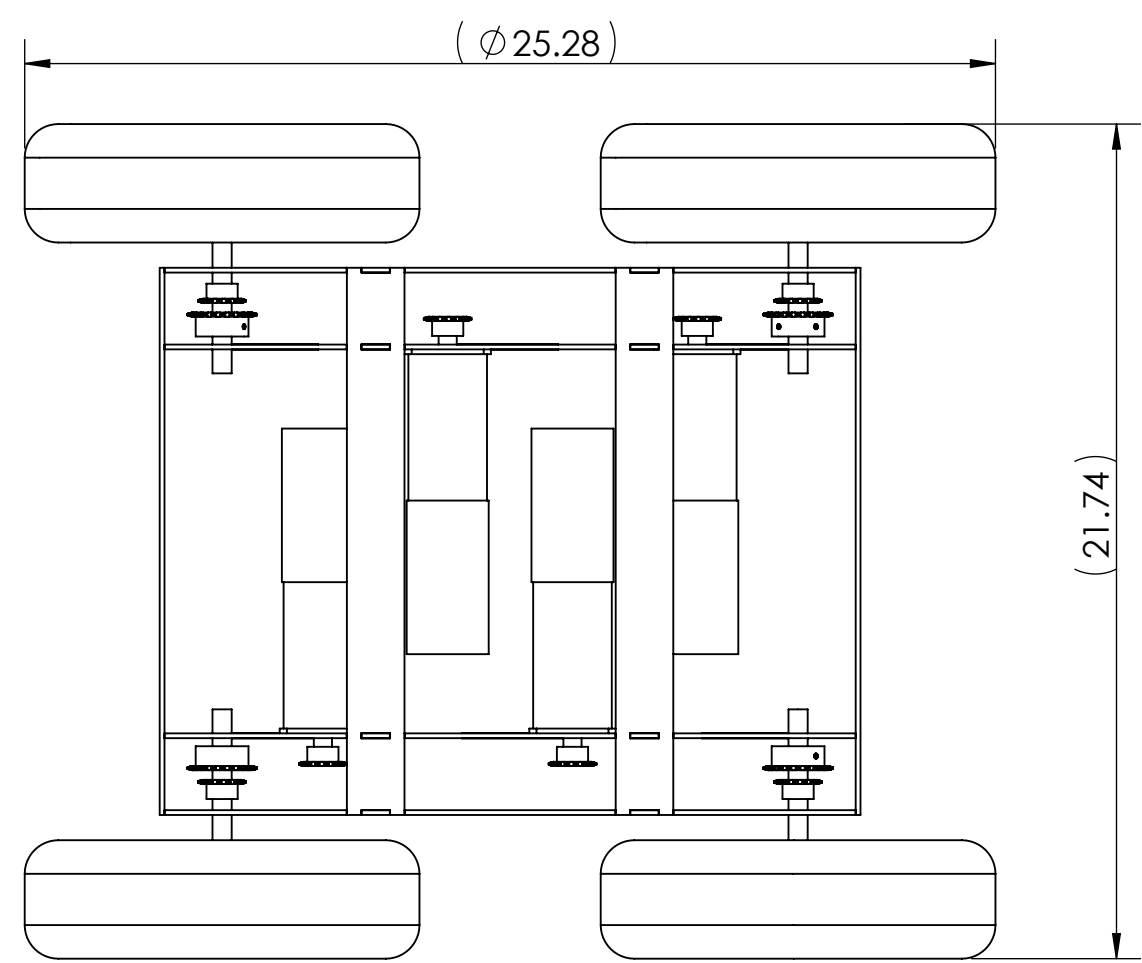

6 inch tire configuration

10 inch tire configuration

SUPERDROID ROBOTS INC
 Ph: 919-557-9162
 Fax: 775-416-2595

PROPRIETARY AND CONFIDENTIAL
 THE INFORMATION CONTAINED IN THIS DRAWING IS THE SOLE PROPERTY OF SUPERDROID ROBOTS INC. ANY REPRODUCTION IN PART OR AS A WHOLE WITHOUT THE WRITTEN PERMISSION OF SUPERDROID ROBOTS INC IS PROHIBITED.

UNLESS OTHERWISE SPECIFIED:
 DIMENSIONS ARE IN INCHES
 ANGULAR: 0.5 deg
 TWO PLACE DECIMAL ±0.03
 THREE PLACE DECIMAL ±0.005

COMMENTS:

SIZE	DWG. NO.	REV
C	Assembly HD IG52	1/6/2014
SCALE: 1:5	MATERIAL:	SHEET 2 OF 2