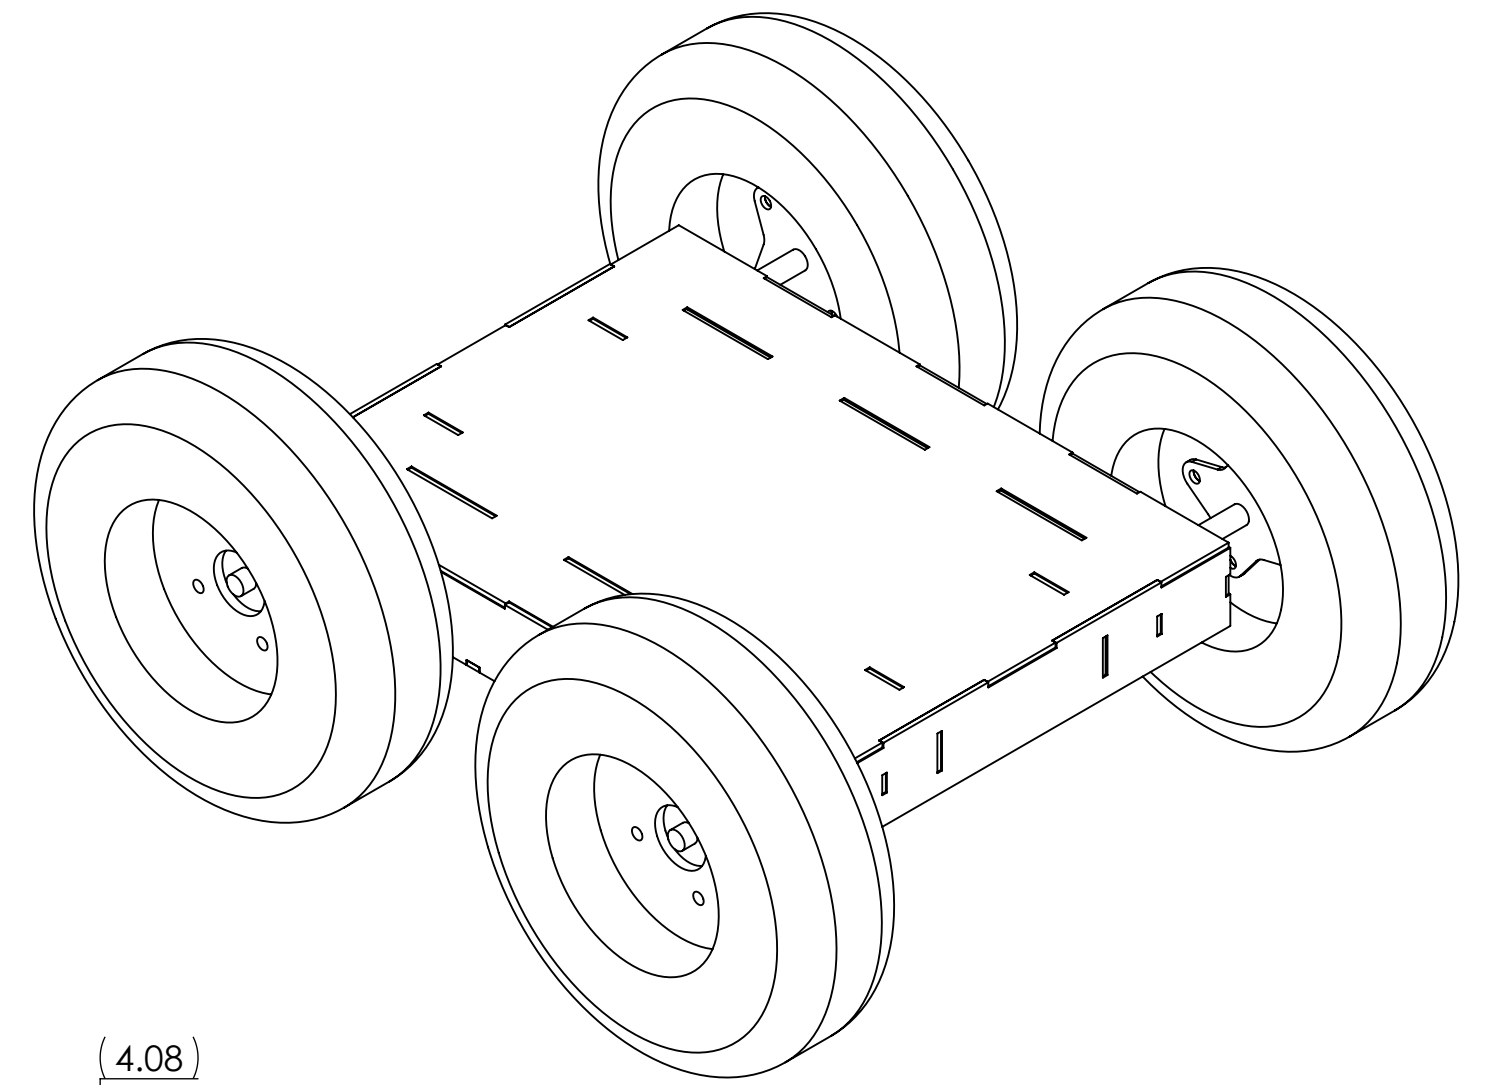

6 inch tire configuration

10 inch tire configuration

**SUPERDROID ROBOTS INC**

Ph: 919-557-9162  
Fax: 775-416-2595

**PROPRIETARY AND CONFIDENTIAL**

THE INFORMATION CONTAINED IN THIS DRAWING IS THE SOLE PROPERTY OF SUPERDROID ROBOTS INC. ANY REPRODUCTION IN PART OR AS A WHOLE WITHOUT THE WRITTEN PERMISSION OF SUPERDROID ROBOTS INC IS PROHIBITED.

UNLESS OTHERWISE SPECIFIED:  
DIMENSIONS ARE IN INCHES  
ANGULAR: 0.5 deg  
TWO PLACE DECIMAL ±0.03  
THREE PLACE DECIMAL ±0.005

COMMENTS:

SIZE DWG. NO.

**C** Heavy Duty ATR Assembly

REV

1/30/2013

SCALE: 1:4