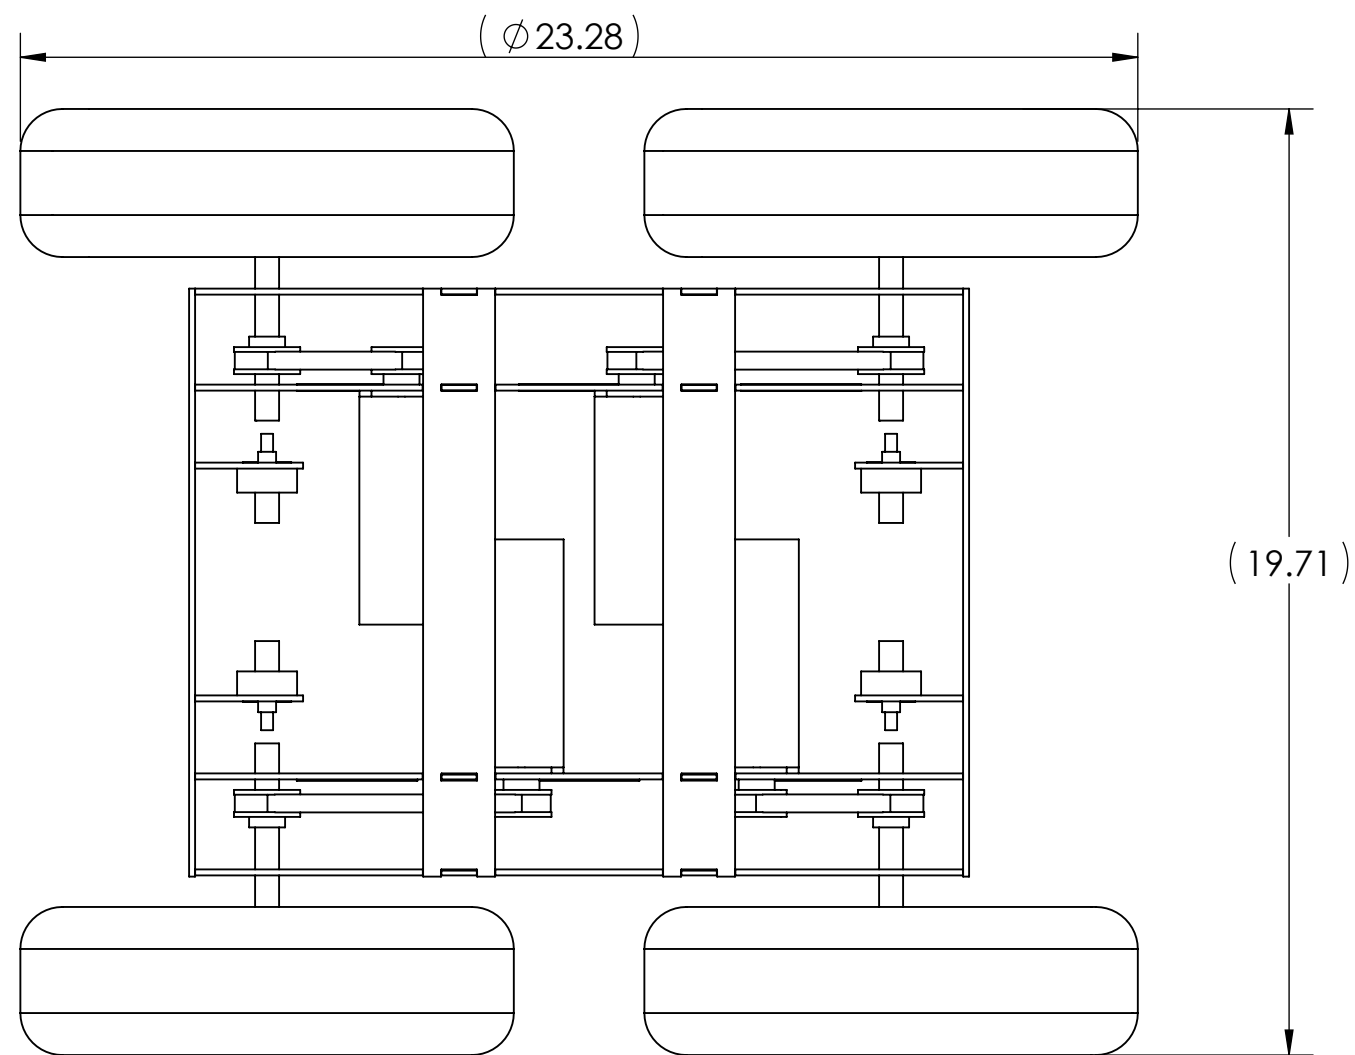

6 inch tire configuration

10 inch tire configuration

**SUPERDROID ROBOTS INC**

Ph: 919-557-9162  
Fax: 775-416-2595

**PROPRIETARY AND CONFIDENTIAL**

THE INFORMATION CONTAINED IN THIS DRAWING IS THE SOLE PROPERTY OF SUPERDROID ROBOTS INC. ANY REPRODUCTION IN PART OR AS A WHOLE WITHOUT THE WRITTEN PERMISSION OF SUPERDROID ROBOTS INC IS PROHIBITED.

UNLESS OTHERWISE SPECIFIED:  
DIMENSIONS ARE IN INCHES  
ANGULAR: 0.5 deg  
TWO PLACE DECIMAL ±0.03  
THREE PLACE DECIMAL ±0.005

COMMENTS:

SIZE DWG. NO.

**C** Heavy Duty ATR Assembly

REV

1/30/2013

SCALE: 1:4