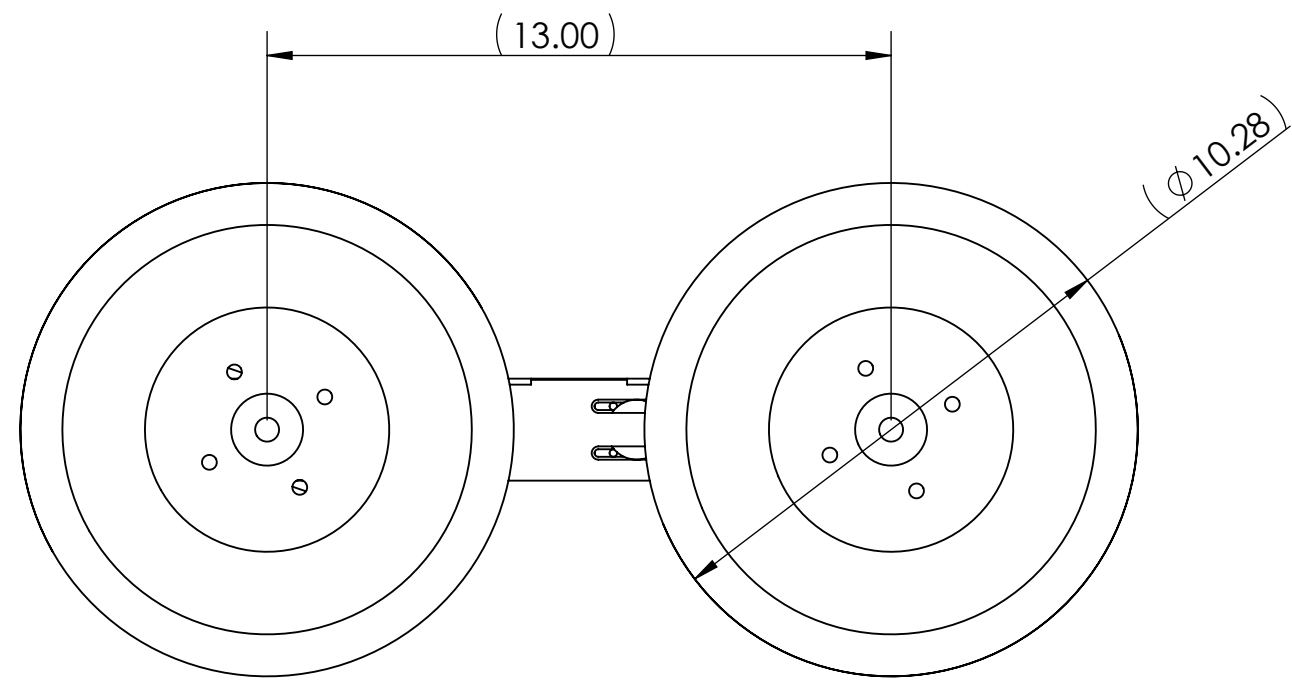

6 inch tire configuration

10 inch tire configuration

**SUPERDROID ROBOTS INC**

Ph: 919-557-9162  
Fax: 775-416-2595

**PROPRIETARY AND CONFIDENTIAL**

THE INFORMATION CONTAINED IN THIS DRAWING IS THE SOLE PROPERTY OF SUPERDROID ROBOTS INC. ANY REPRODUCTION IN PART OR AS A WHOLE WITHOUT THE WRITTEN PERMISSION OF SUPERDROID ROBOTS INC IS PROHIBITED.

UNLESS OTHERWISE SPECIFIED:  
DIMENSIONS ARE IN INCHES  
ANGULAR: 0.5 deg  
TWO PLACE DECIMAL ±0.03  
THREE PLACE DECIMAL ±0.005

COMMENTS:

SIZE DWG. NO.

**C** Heavy Duty ATR Assembly

REV

1/30/2013

SCALE: 1:4