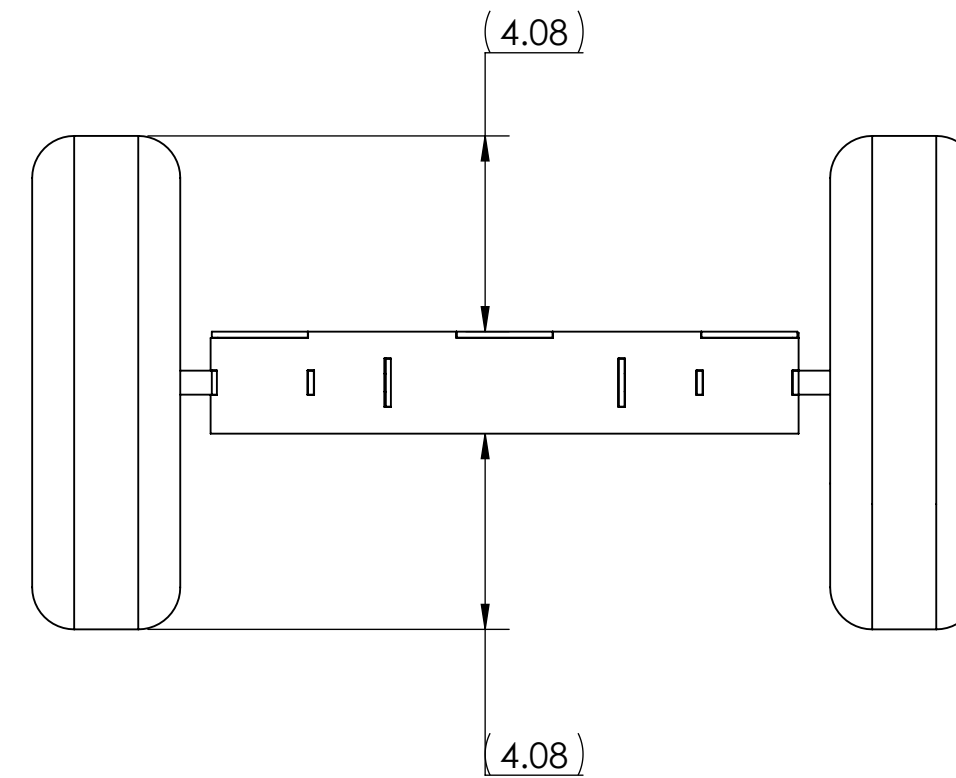

6 inch tire configuration

10 inch tire configuration

**SUPERDROID ROBOTS INC**

Ph: 919-557-9162  
Fax: 775-416-2595

**PROPRIETARY AND CONFIDENTIAL**

THE INFORMATION CONTAINED IN THIS DRAWING IS THE SOLE PROPERTY OF SUPERDROID ROBOTS INC. ANY REPRODUCTION IN PART OR AS A WHOLE WITHOUT THE WRITTEN PERMISSION OF SUPERDROID ROBOTS INC IS PROHIBITED.

UNLESS OTHERWISE SPECIFIED:  
DIMENSIONS ARE IN INCHES  
ANGULAR: 0.5 deg  
TWO PLACE DECIMAL ±0.03  
THREE PLACE DECIMAL ±0.005

COMMENTS:

SIZE DWG. NO.

**C** Heavy Duty ATR Assembly

REV

1/30/2013

SCALE: 1:4