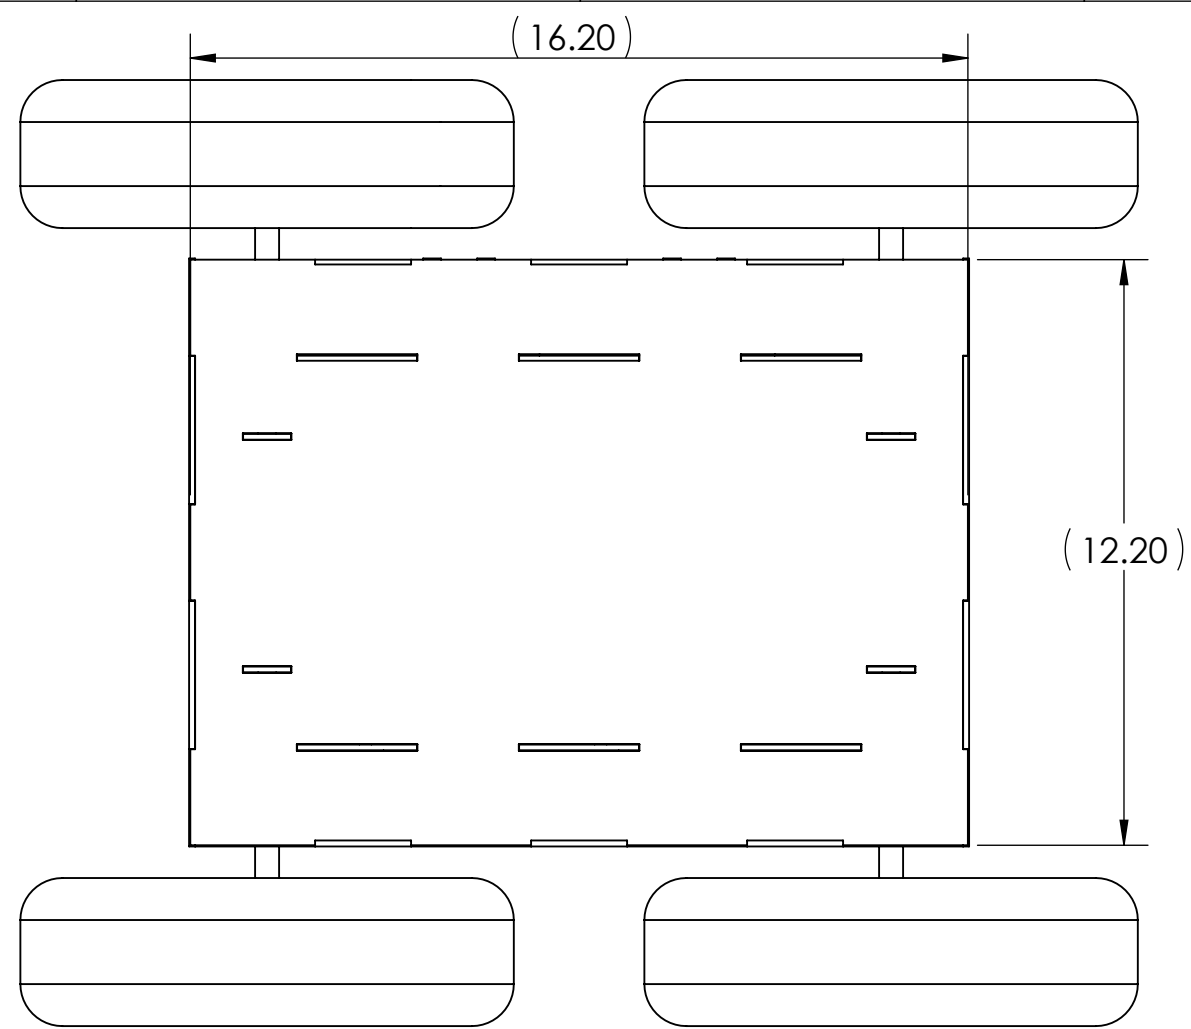

6 inch tire configuration

10 inch tire configuration

**SUPERDROID ROBOTS INC**

Ph: 919-557-9162  
Fax: 775-416-2595

**PROPRIETARY AND CONFIDENTIAL**

THE INFORMATION CONTAINED IN THIS DRAWING IS THE SOLE PROPERTY OF SUPERDROID ROBOTS INC. ANY REPRODUCTION IN PART OR AS A WHOLE WITHOUT THE WRITTEN PERMISSION OF SUPERDROID ROBOTS INC IS PROHIBITED.

UNLESS OTHERWISE SPECIFIED:  
DIMENSIONS ARE IN INCHES  
ANGULAR: 0.5 deg  
TWO PLACE DECIMAL ±0.03  
THREE PLACE DECIMAL ±0.005

COMMENTS:

SIZE DWG. NO.

**C** Heavy Duty ATR Assembly

REV

1/30/2013

SCALE: 1:4