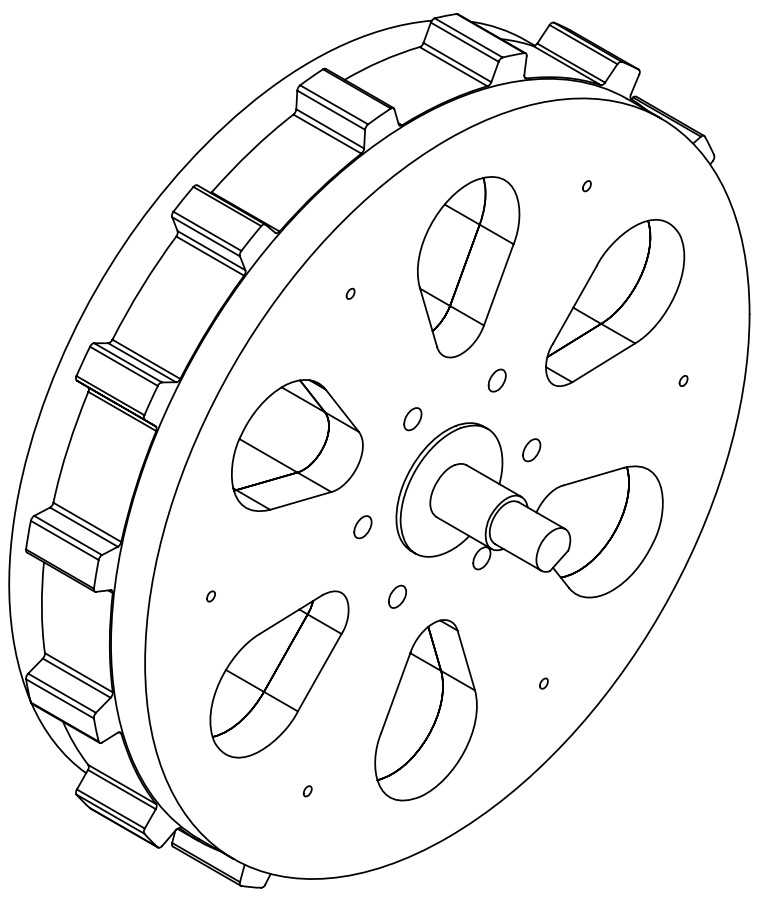

8 7 6 5 4 3 2 1

F
E
D
C
B
A

F
E
D
C
B
A

SUPERDROID ROBOTS INC
Ph: 919-557-9162
Fax: 775-416-2595

PROPRIETARY AND CONFIDENTIAL
THE INFORMATION CONTAINED IN THIS DRAWING IS THE SOLE PROPERTY OF SUPERDROID ROBOTS INC. ANY REPRODUCTION IN PART OR AS A WHOLE WITHOUT THE WRITTEN PERMISSION OF SUPERDROID ROBOTS INC IS PROHIBITED.

UNLESS OTHERWISE SPECIFIED:
DIMENSIONS ARE IN INCHES
ANGULAR: 0.5 deg
TWO PLACE DECIMAL ±0.03
THREE PLACE DECIMAL ±0.005

COMMENTS:

SIZE	DWG. NO.	REV
C	wheel_assy	3/26/09
SCALE: 1:2	MATERIAL:	SHEET 1 OF 1

8 7 6 5 4 3 2 1