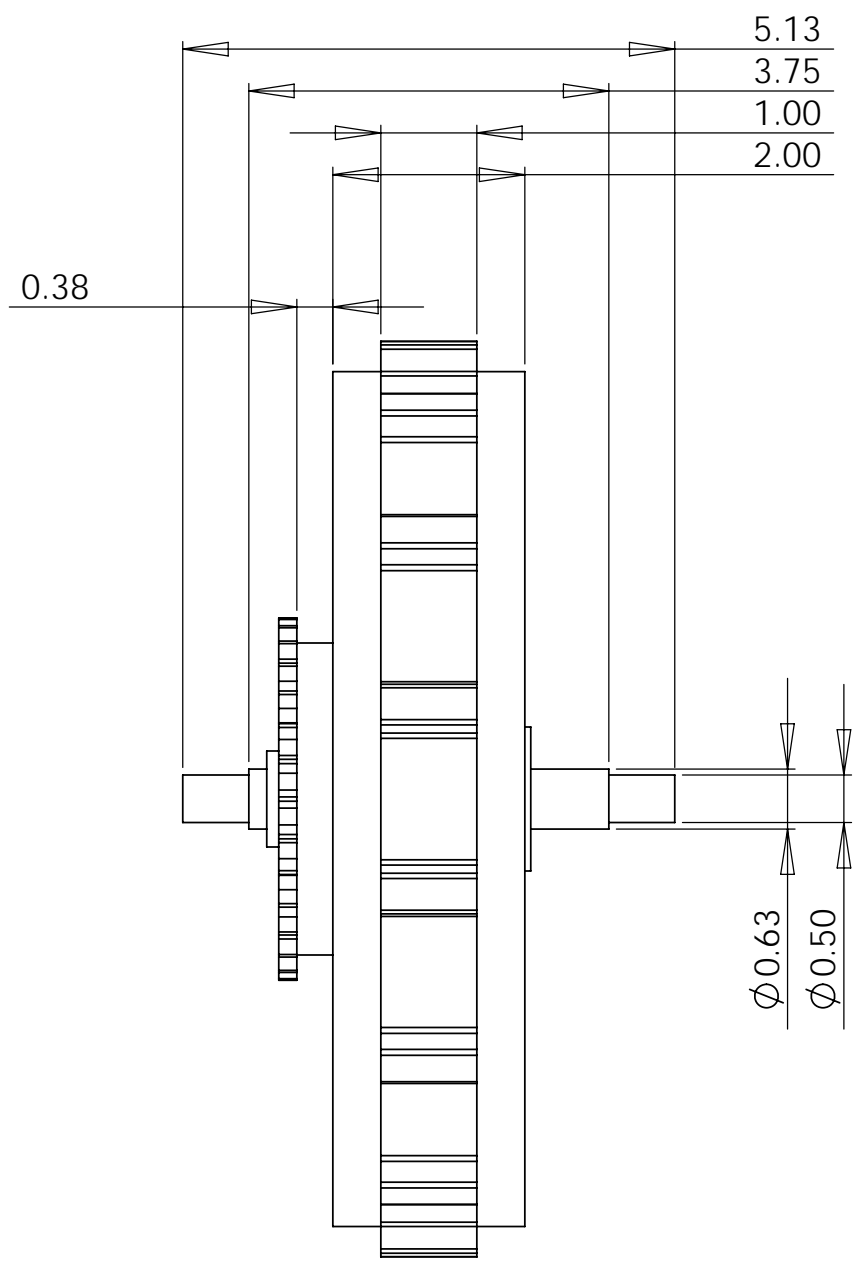

8 7 6 5 4 3 2 1

F
E
D
C
B
A

F
E
D
C
B
A

SUPERDROID ROBOTS INC
Ph: 919-557-9162
Fax: 775-416-2595

PROPRIETARY AND CONFIDENTIAL
THE INFORMATION CONTAINED IN THIS DRAWING IS THE SOLE PROPERTY OF SUPERDROID ROBOTS INC. ANY REPRODUCTION IN PART OR AS A WHOLE WITHOUT THE WRITTEN PERMISSION OF SUPERDROID ROBOTS INC IS PROHIBITED.

UNLESS OTHERWISE SPECIFIED:
DIMENSIONS ARE IN INCHES
ANGULAR: 0.5 deg
TWO PLACE DECIMAL ±0.03
THREE PLACE DECIMAL ±0.005

COMMENTS:

SIZE	DWG. NO.	REV
C	wheel_assy	3/26/09
SCALE: 1:2	MATERIAL:	SHEET 1 OF 1

8 7 6 5 4 3 2 1