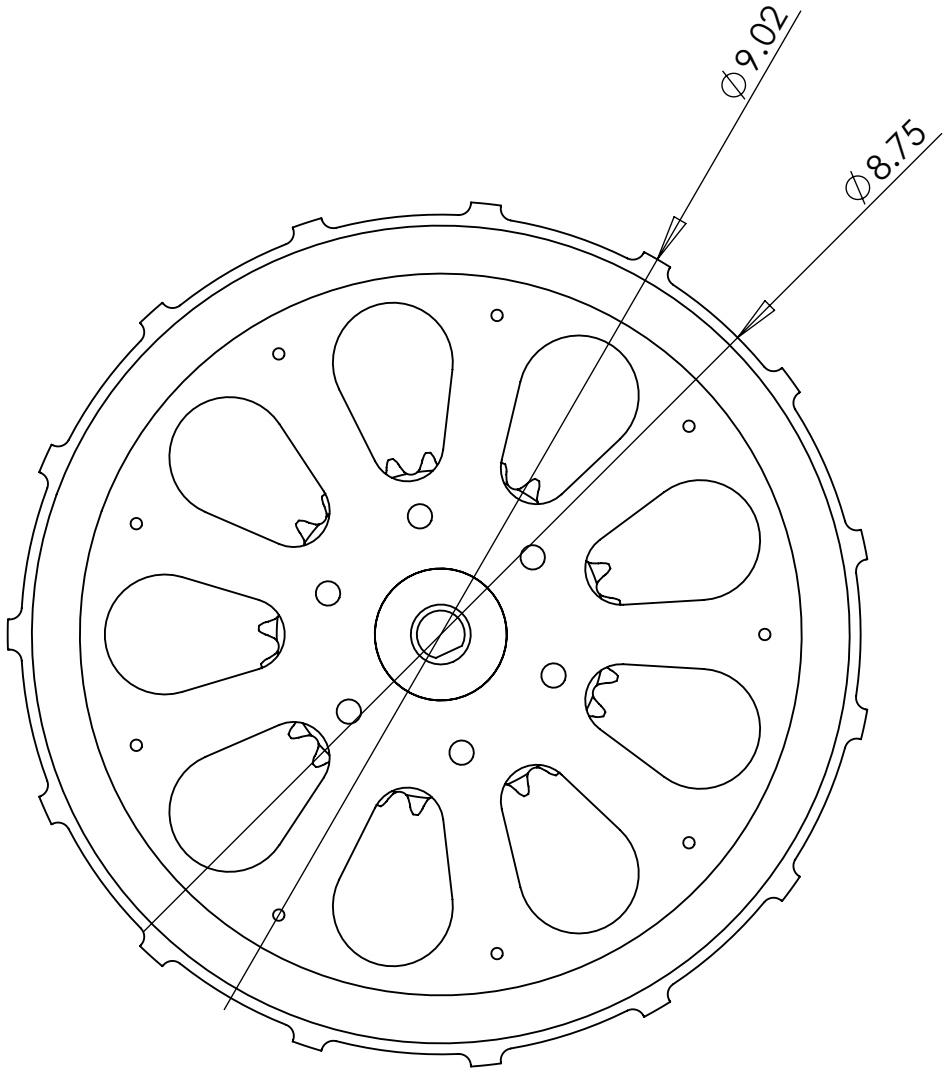

8 7 6 5 4 3 2 1

F
E
D
C
B
A

F
E
D
C
B
A

#35 sprocket
30 teeth

SUPERDROID ROBOTS INC
Ph: 919-557-9162
Fax: 775-416-2595

PROPRIETARY AND CONFIDENTIAL
THE INFORMATION CONTAINED IN THIS DRAWING IS THE SOLE PROPERTY OF SUPERDROID ROBOTS INC. ANY REPRODUCTION IN PART OR AS A WHOLE WITHOUT THE WRITTEN PERMISSION OF SUPERDROID ROBOTS INC IS PROHIBITED.

UNLESS OTHERWISE SPECIFIED:
DIMENSIONS ARE IN INCHES
ANGULAR: 0.5 deg
TWO PLACE DECIMAL ±0.03
THREE PLACE DECIMAL ±0.005

COMMENTS:

SIZE	DWG. NO.	REV
C	wheel_assy	2/15/17
SCALE: 1:2	MATERIAL:	

SHEET 1 OF 1

8 7 6 5 4 3 2 1