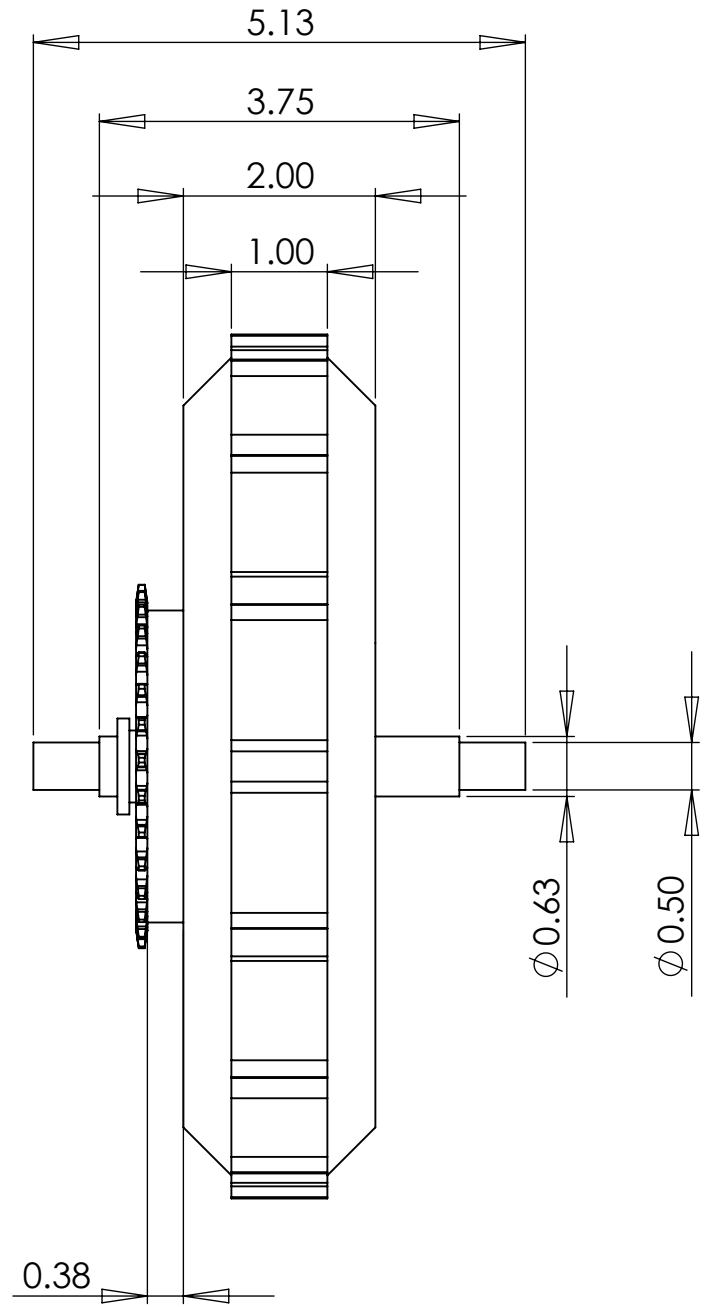

8 7 6 5 4 3 2 1

F
E
D
C
B
A

F
E
D
C
B
A

#35 sprocket
30 teeth

SUPERDROID ROBOTS INC
Ph: 919-557-9162
Fax: 775-416-2595

PROPRIETARY AND CONFIDENTIAL
THE INFORMATION CONTAINED IN THIS DRAWING IS THE SOLE PROPERTY OF SUPERDROID ROBOTS INC. ANY REPRODUCTION IN PART OR AS A WHOLE WITHOUT THE WRITTEN PERMISSION OF SUPERDROID ROBOTS INC IS PROHIBITED.

UNLESS OTHERWISE SPECIFIED:
DIMENSIONS ARE IN INCHES
ANGULAR: 0.5 deg
TWO PLACE DECIMAL ±0.03
THREE PLACE DECIMAL ±0.005

COMMENTS:

SIZE	DWG. NO.	REV
C	wheel_assy	2/15/17
SCALE: 1:2	MATERIAL:	

SHEET 1 OF 1

8 7 6 5 4 3 2 1