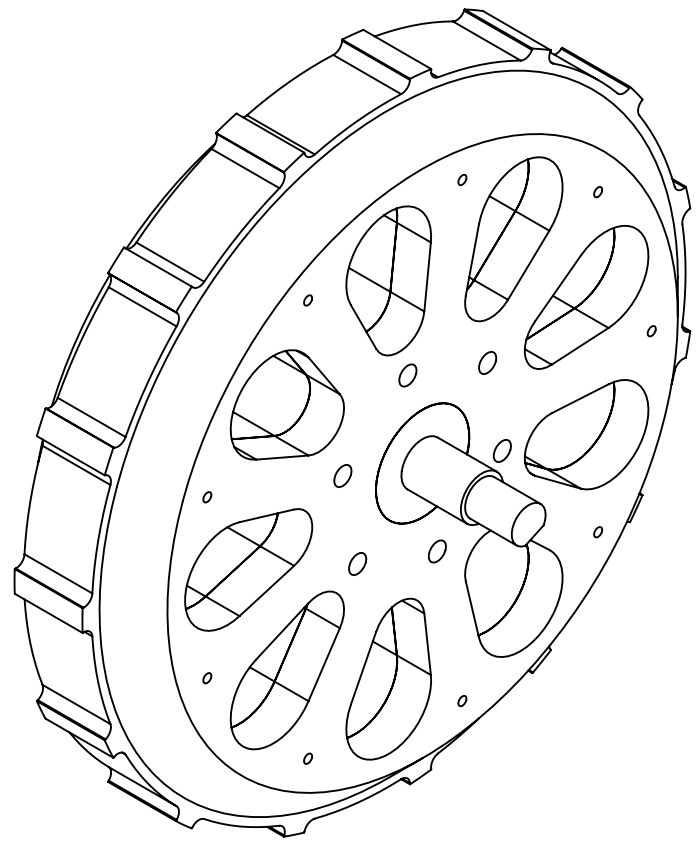

8 7 6 5 4 3 2 1

F
E
D
C
B
A

F
E
D
C
B
A

#35 sprocket
30 teeth

SUPERDROID ROBOTS INC
Ph: 919-557-9162
Fax: 775-416-2595

PROPRIETARY AND CONFIDENTIAL
THE INFORMATION CONTAINED IN THIS DRAWING IS THE SOLE PROPERTY OF SUPERDROID ROBOTS INC. ANY REPRODUCTION IN PART OR AS A WHOLE WITHOUT THE WRITTEN PERMISSION OF SUPERDROID ROBOTS INC IS PROHIBITED.

UNLESS OTHERWISE SPECIFIED:
DIMENSIONS ARE IN INCHES
ANGULAR: 0.5 deg
TWO PLACE DECIMAL ±0.03
THREE PLACE DECIMAL ±0.005

COMMENTS:

SIZE	DWG. NO.	REV
C	wheel_assy	2/15/17
SCALE: 1:2	MATERIAL:	

SHEET 1 OF 1