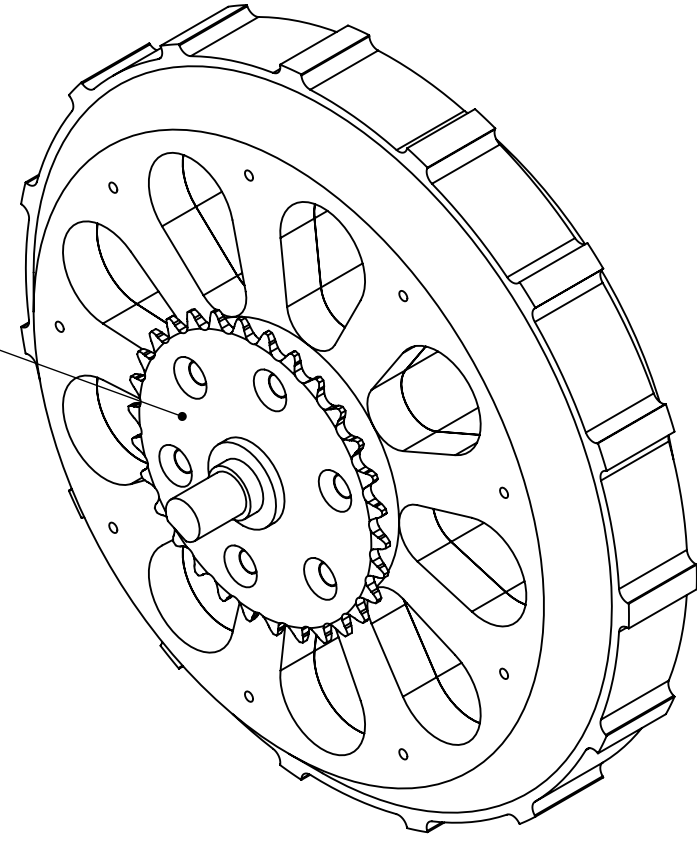

8 7 6 5 4 3 2 1

F
E
D
C
B
A

F
E
D
C
B
A

#35 sprocket
30 teeth

SUPERDROID ROBOTS INC
Ph: 919-557-9162
Fax: 775-416-2595

PROPRIETARY AND CONFIDENTIAL
THE INFORMATION CONTAINED IN THIS DRAWING IS THE SOLE PROPERTY OF SUPERDROID ROBOTS INC. ANY REPRODUCTION IN PART OR AS A WHOLE WITHOUT THE WRITTEN PERMISSION OF SUPERDROID ROBOTS INC IS PROHIBITED.

UNLESS OTHERWISE SPECIFIED:
DIMENSIONS ARE IN INCHES
ANGULAR: 0.5 deg
TWO PLACE DECIMAL ±0.03
THREE PLACE DECIMAL ±0.005

COMMENTS:

SIZE	DWG. NO.	REV
C	wheel_assy	2/15/17
SCALE: 1:2	MATERIAL:	

SHEET 1 OF 1