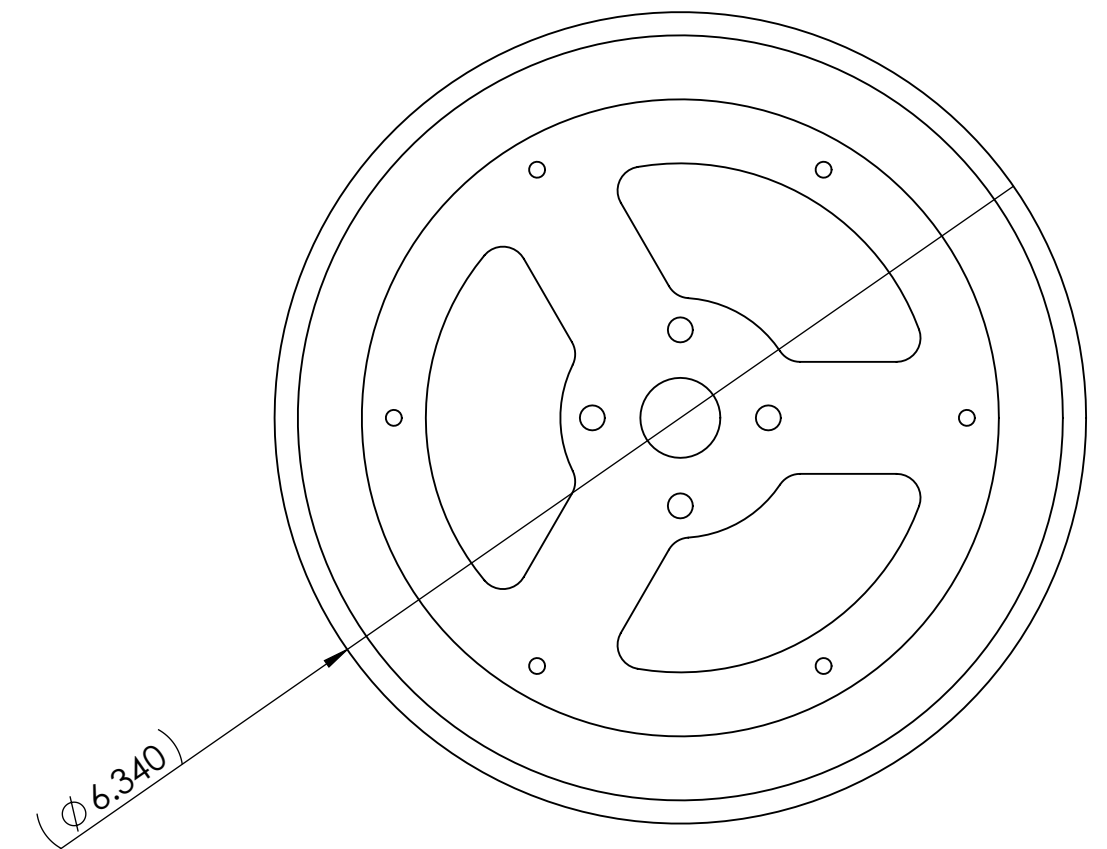

Drive Wheel

Idler Wheel

SUPERDROID ROBOTS INC
Ph: 919-557-9162
Fax: 775-416-2595

PROPRIETARY AND CONFIDENTIAL
THE INFORMATION CONTAINED IN THIS DRAWING IS THE SOLE
PROPERTY OF SUPERDROID ROBOTS INC. ANY REPRODUCTION
IN PART OR AS A WHOLE WITHOUT THE WRITTEN PERMISSION OF
SUPERDROID ROBOTS INC IS PROHIBITED.

UNLESS OTHERWISE SPECIFIED:
DIMENSIONS ARE IN INCHES
ANGULAR: 0.5 deg
TWO PLACE DECIMAL ±0.03
THREE PLACE DECIMAL ±0.005

COMMENTS:

SIZE DWG. NO.
C LT2-Drive_Wheel_SubAssy

REV
6-30-14

SCALE: 2:3

MATERIAL:

SHEET 1 OF 1