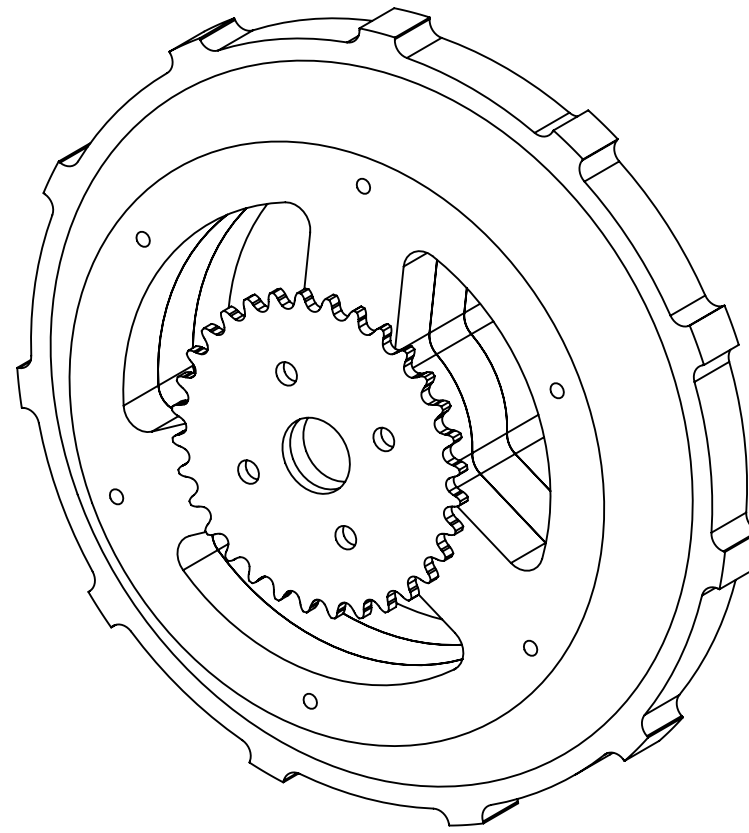

Drive Wheel

Idler Wheel

SUPERDROID ROBOTS INC
Ph: 919-557-9162
Fax: 775-416-2595

PROPRIETARY AND CONFIDENTIAL
THE INFORMATION CONTAINED IN THIS DRAWING IS THE SOLE
PROPERTY OF SUPERDROID ROBOTS INC. ANY REPRODUCTION
IN PART OR AS A WHOLE WITHOUT THE WRITTEN PERMISSION OF
SUPERDROID ROBOTS INC IS PROHIBITED.

UNLESS OTHERWISE SPECIFIED:
DIMENSIONS ARE IN INCHES
ANGULAR: 0.5 deg
TWO PLACE DECIMAL ±0.03
THREE PLACE DECIMAL ±0.005

COMMENTS:

SIZE DWG. NO.
C LT2-Drive_Wheel_SubAssy

REV
6-30-14

SCALE: 2:3

MATERIAL:

SHEET 1 OF 1