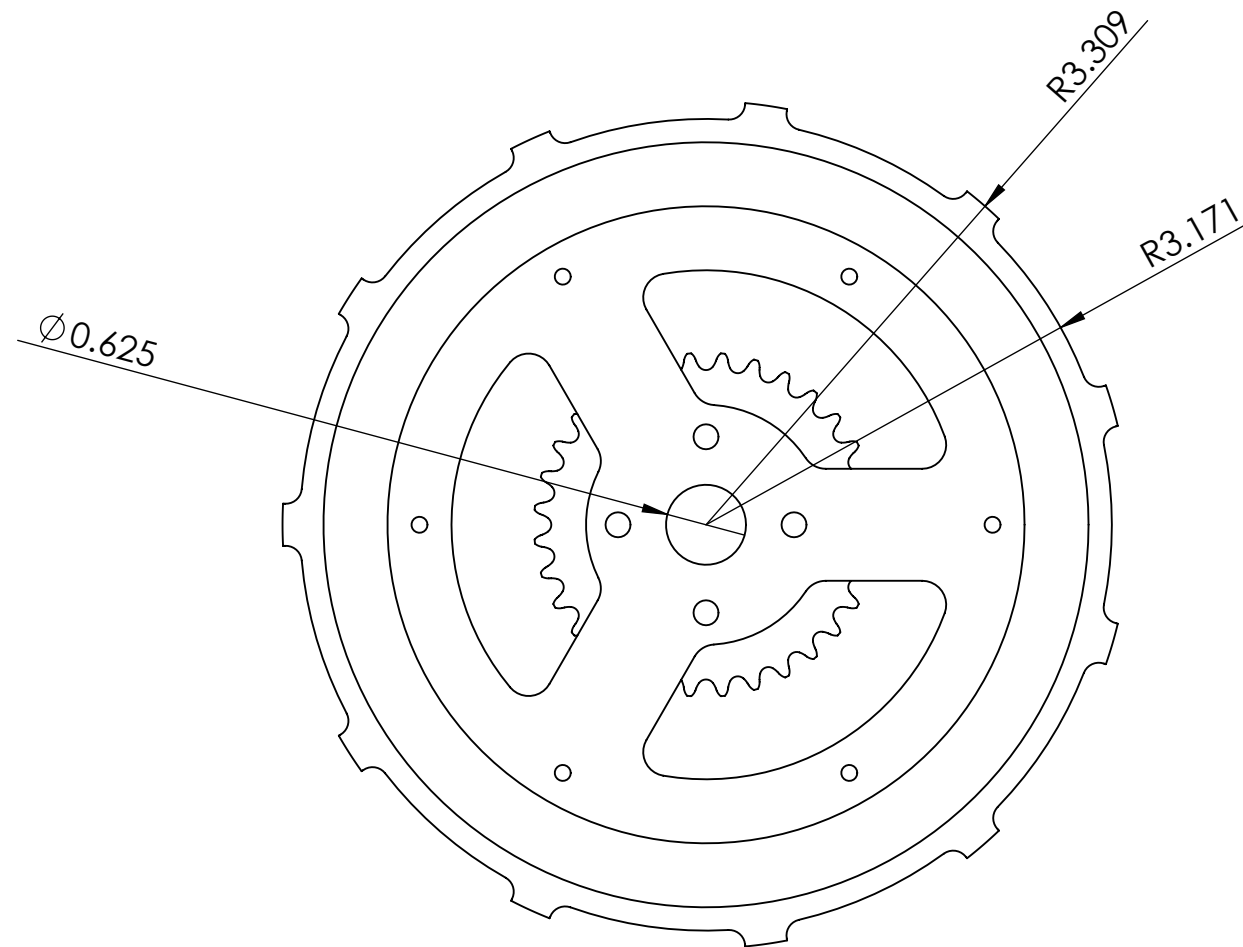

Drive Wheel

Idler Wheel

SUPERDROID ROBOTS INC
Ph: 919-557-9162
Fax: 775-416-2595

PROPRIETARY AND CONFIDENTIAL
THE INFORMATION CONTAINED IN THIS DRAWING IS THE SOLE
PROPERTY OF SUPERDROID ROBOTS INC. ANY REPRODUCTION
IN PART OR AS A WHOLE WITHOUT THE WRITTEN PERMISSION OF
SUPERDROID ROBOTS INC IS PROHIBITED.

UNLESS OTHERWISE SPECIFIED:
DIMENSIONS ARE IN INCHES
ANGULAR: 0.5 deg
TWO PLACE DECIMAL ±0.03
THREE PLACE DECIMAL ±0.005

COMMENTS:

SIZE DWG. NO.
C LT2-Drive_Wheel_SubAssy

REV
6-30-14

SCALE: 2:3

MATERIAL:

SHEET 1 OF 1