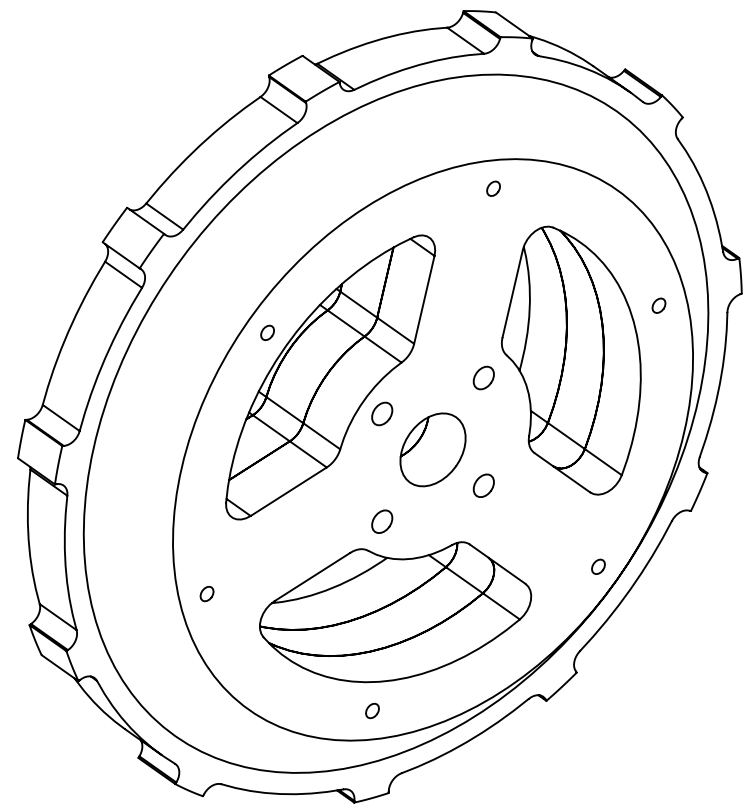

Drive Wheel

Idler Wheel

SUPERDROID ROBOTS INC
Ph: 919-557-9162
Fax: 775-416-2595

PROPRIETARY AND CONFIDENTIAL
THE INFORMATION CONTAINED IN THIS DRAWING IS THE SOLE
PROPERTY OF SUPERDROID ROBOTS INC. ANY REPRODUCTION
IN PART OR AS A WHOLE WITHOUT THE WRITTEN PERMISSION OF
SUPERDROID ROBOTS INC IS PROHIBITED.

UNLESS OTHERWISE SPECIFIED:
DIMENSIONS ARE IN INCHES
ANGULAR: 0.5 deg
TWO PLACE DECIMAL ±0.03
THREE PLACE DECIMAL ±0.005

COMMENTS:

SIZE DWG. NO.
C LT2-Drive_Wheel_SubAssy

REV
6-30-14

SCALE: 2:3

MATERIAL:

SHEET 1 OF 1