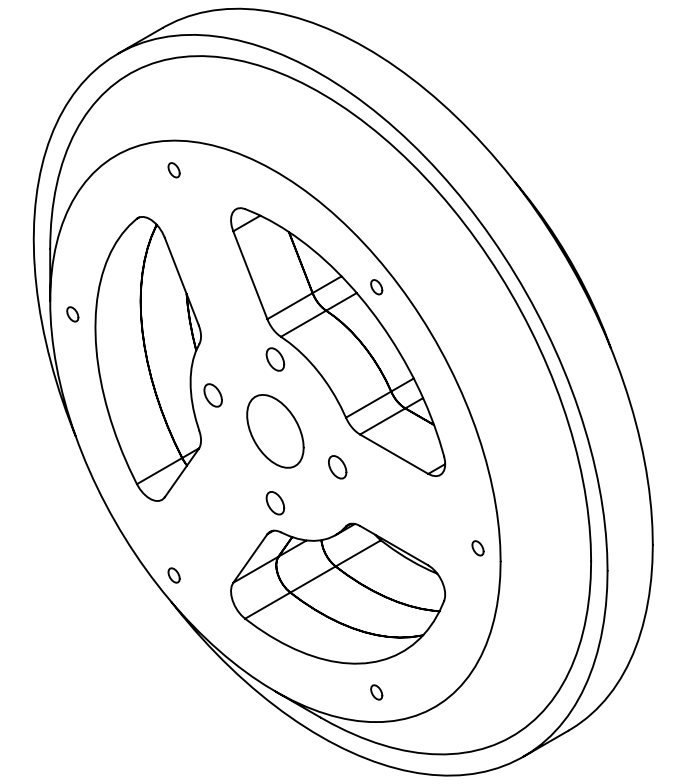

Drive Wheel

Idler Wheel

SUPERDROID ROBOTS INC
Ph: 919-557-9162
Fax: 775-416-2595

PROPRIETARY AND CONFIDENTIAL
THE INFORMATION CONTAINED IN THIS DRAWING IS THE SOLE
PROPERTY OF SUPERDROID ROBOTS INC. ANY REPRODUCTION
IN PART OR AS A WHOLE WITHOUT THE WRITTEN PERMISSION OF
SUPERDROID ROBOTS INC IS PROHIBITED.

UNLESS OTHERWISE SPECIFIED:
DIMENSIONS ARE IN INCHES
ANGULAR: 0.5 deg
TWO PLACE DECIMAL ±0.03
THREE PLACE DECIMAL ±0.005

COMMENTS:

SIZE DWG. NO.
C LT2-Drive_Wheel_SubAssy

REV
6-30-14

SCALE: 2:3

MATERIAL:

SHEET 1 OF 1