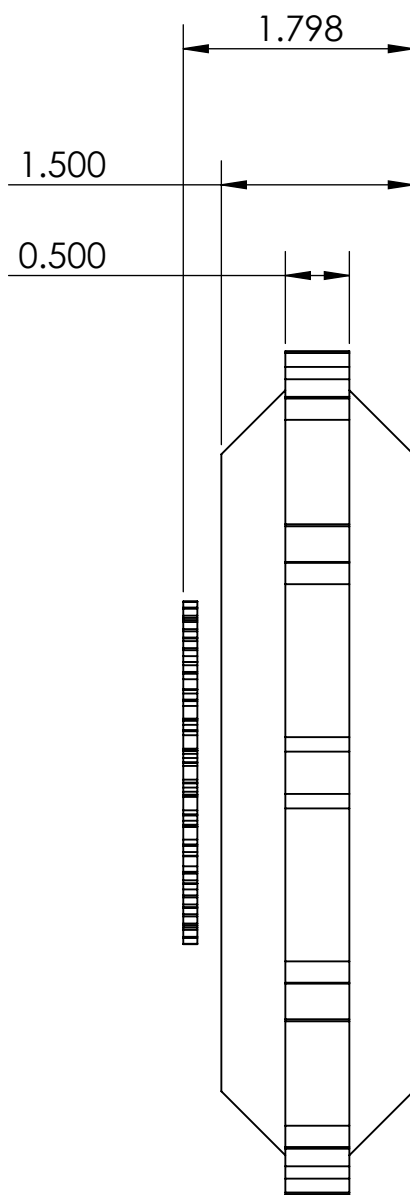

# Drive Wheel

# Idler Wheel

**SUPERDROID ROBOTS INC**  
 Ph: 919-557-9162  
 Fax: 775-416-2595

**PROPRIETARY AND CONFIDENTIAL**  
 THE INFORMATION CONTAINED IN THIS DRAWING IS THE SOLE  
 PROPERTY OF SUPERDROID ROBOTS INC. ANY REPRODUCTION  
 IN PART OR AS A WHOLE WITHOUT THE WRITTEN PERMISSION OF  
 SUPERDROID ROBOTS INC IS PROHIBITED.

UNLESS OTHERWISE SPECIFIED:  
 DIMENSIONS ARE IN INCHES  
 ANGULAR: 0.5 deg  
 TWO PLACE DECIMAL ±0.03  
 THREE PLACE DECIMAL ±0.005

COMMENTS:

SIZE DWG. NO.  
**C** LT2-Drive\_Wheel\_SubAssy

REV  
 6-30-14

SCALE: 2:3

MATERIAL:

SHEET 1 OF 1