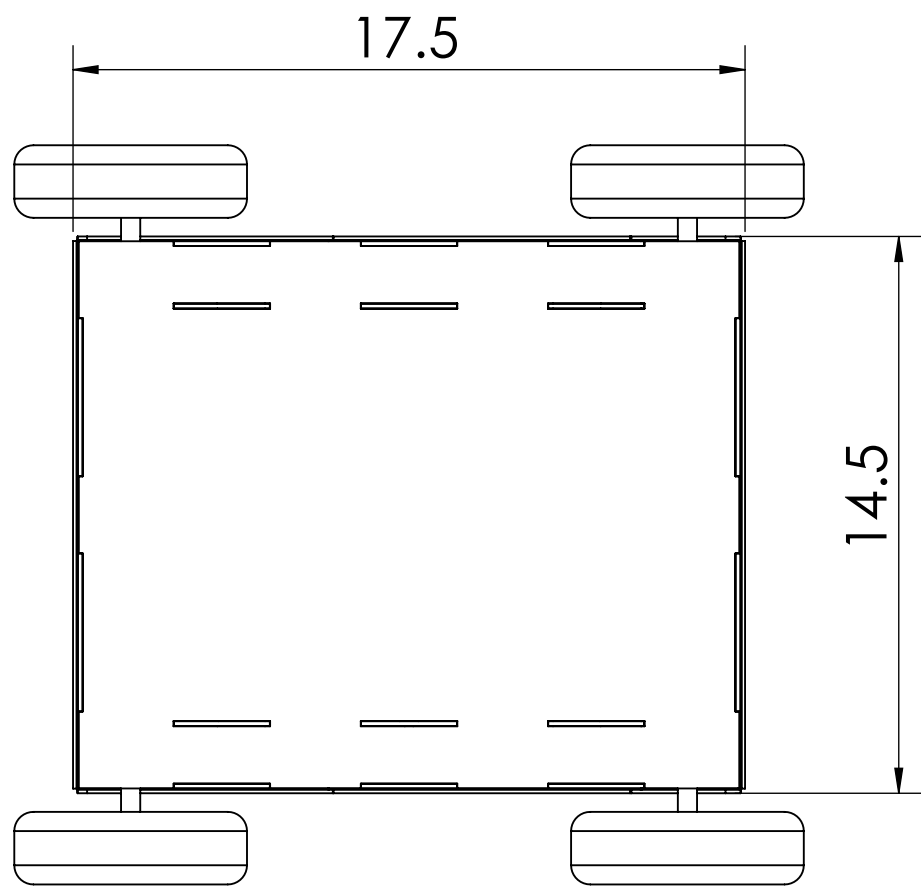

6 Inch Configuration

SUPERDROID ROBOTS INC
Ph: 919-557-9162
Fax: 775-416-2595

PROPRIETARY AND CONFIDENTIAL
THE INFORMATION CONTAINED IN THIS DRAWING IS THE SOLE PROPERTY OF SUPERDROID ROBOTS INC. ANY REPRODUCTION IN PART OR AS A WHOLE WITHOUT THE WRITTEN PERMISSION OF SUPERDROID ROBOTS INC IS PROHIBITED.

UNLESS OTHERWISE SPECIFIED:
DIMENSIONS ARE IN INCHES
ANGULAR: 0.5 deg
TWO PLACE DECIMAL ±0.03
THREE PLACE DECIMAL ±0.005

COMMENTS:

SIZE DWG. NO.
C Assy_IG42_Std_WiFi_encl

REV
4/10/13

SCALE: 1:5

MATERIAL:

SHEET 2 OF 2