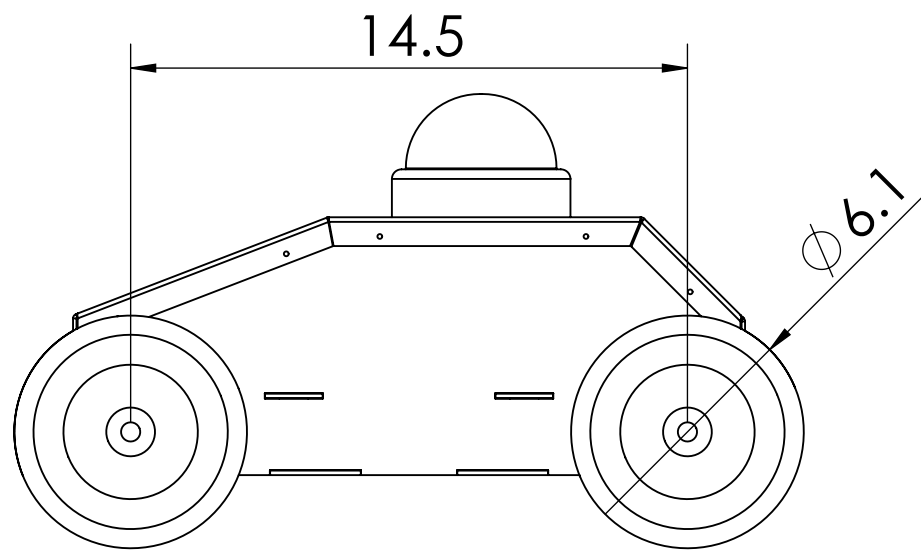

6 Inch Configuration

SUPERDROID ROBOTS INC
Ph: 919-557-9162
Fax: 775-416-2595

PROPRIETARY AND CONFIDENTIAL
THE INFORMATION CONTAINED IN THIS DRAWING IS THE SOLE PROPERTY OF SUPERDROID ROBOTS INC. ANY REPRODUCTION IN PART OR AS A WHOLE WITHOUT THE WRITTEN PERMISSION OF SUPERDROID ROBOTS INC IS PROHIBITED.

UNLESS OTHERWISE SPECIFIED:
DIMENSIONS ARE IN INCHES
ANGULAR: 0.5 deg
TWO PLACE DECIMAL ±0.03
THREE PLACE DECIMAL ±0.005

COMMENTS:

SIZE DWG. NO.
C Assy_IG42_Std_WiFi_encl

REV
4/10/13

SCALE: 1:5

MATERIAL:

SHEET 2 OF 2