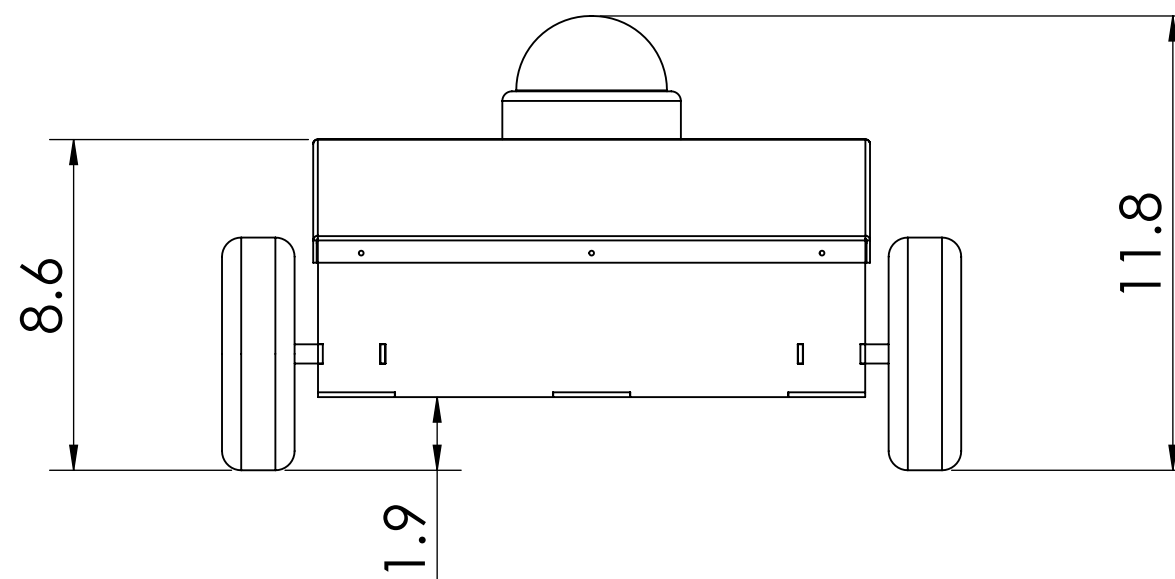

6 Inch Configuration

SUPERDROID ROBOTS INC
Ph: 919-557-9162
Fax: 775-416-2595

PROPRIETARY AND CONFIDENTIAL
THE INFORMATION CONTAINED IN THIS DRAWING IS THE SOLE PROPERTY OF SUPERDROID ROBOTS INC. ANY REPRODUCTION IN PART OR AS A WHOLE WITHOUT THE WRITTEN PERMISSION OF SUPERDROID ROBOTS INC IS PROHIBITED.

UNLESS OTHERWISE SPECIFIED:
DIMENSIONS ARE IN INCHES
ANGULAR: 0.5 deg
TWO PLACE DECIMAL ±0.03
THREE PLACE DECIMAL ±0.005

COMMENTS:

SIZE DWG. NO.
C Assy_IG42_Std_WiFi_encl

REV
4/10/13

SCALE: 1:5

MATERIAL:

SHEET 2 OF 2