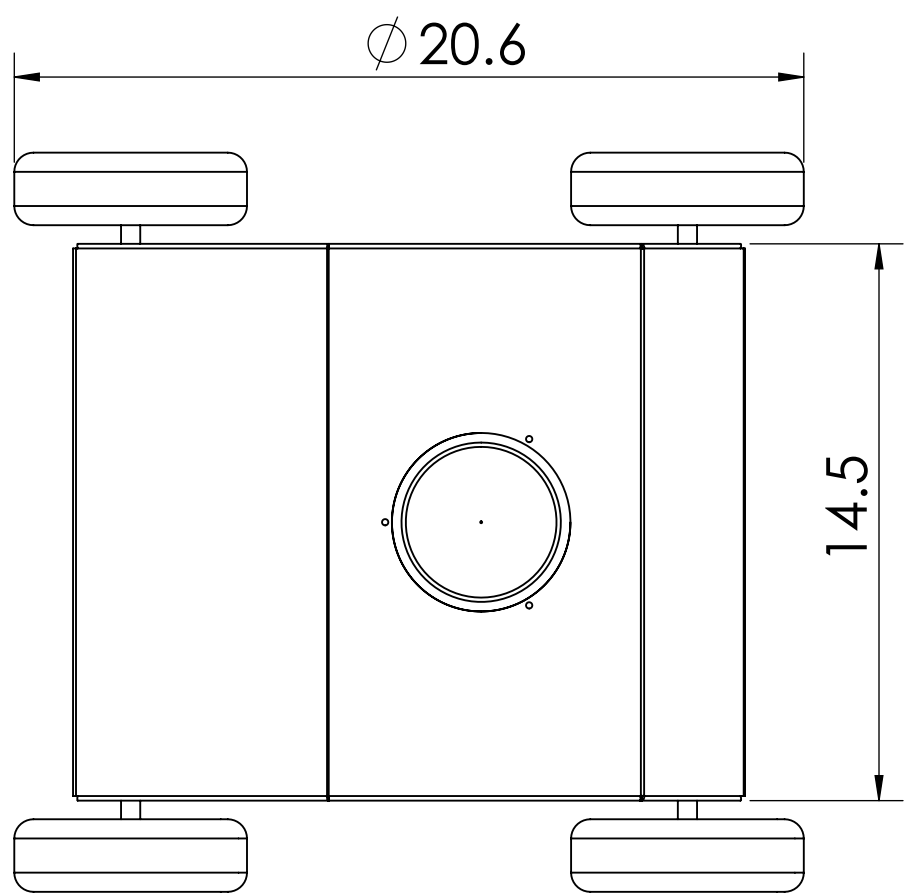

6 Inch Configuration

SUPERDROID ROBOTS INC
Ph: 919-557-9162
Fax: 775-416-2595

PROPRIETARY AND CONFIDENTIAL
THE INFORMATION CONTAINED IN THIS DRAWING IS THE SOLE PROPERTY OF SUPERDROID ROBOTS INC. ANY REPRODUCTION IN PART OR AS A WHOLE WITHOUT THE WRITTEN PERMISSION OF SUPERDROID ROBOTS INC IS PROHIBITED.

UNLESS OTHERWISE SPECIFIED:
DIMENSIONS ARE IN INCHES
ANGULAR: 0.5 deg
TWO PLACE DECIMAL ±0.03
THREE PLACE DECIMAL ±0.005

COMMENTS:

SIZE DWG. NO.
C Assy_IG42_Std_WiFi_encl

REV
4/10/13

SCALE: 1:5

MATERIAL:

SHEET 2 OF 2