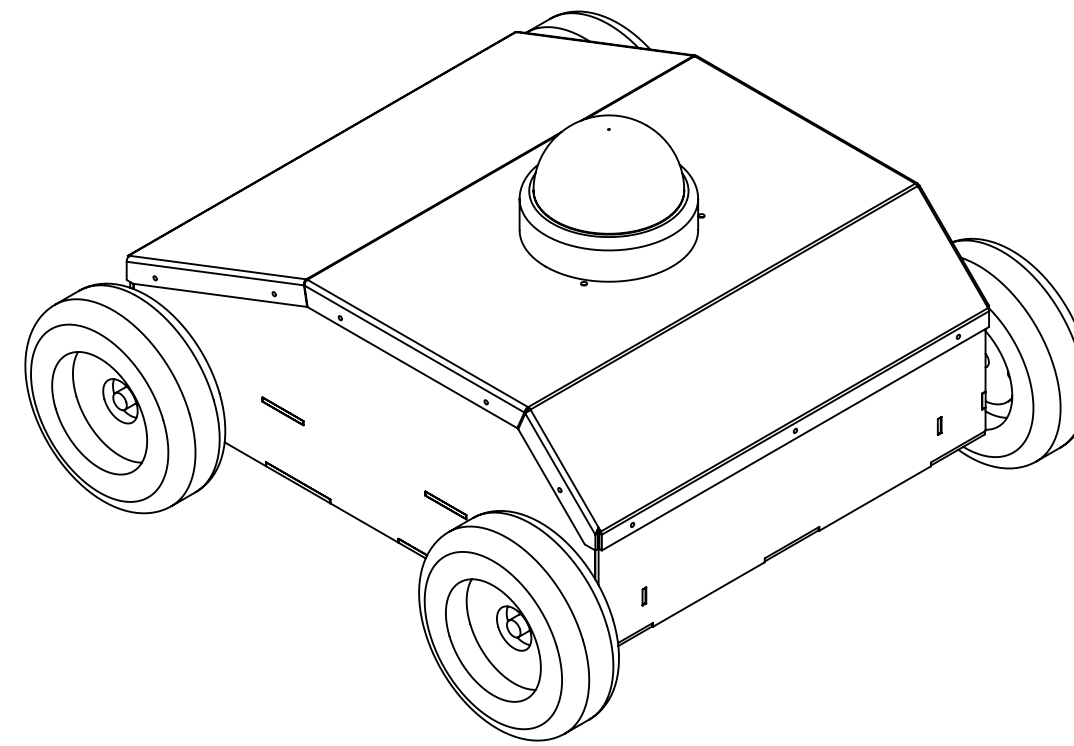

6 Inch Configuration

SUPERDROID ROBOTS INC
Ph: 919-557-9162
Fax: 775-416-2595

PROPRIETARY AND CONFIDENTIAL
THE INFORMATION CONTAINED IN THIS DRAWING IS THE SOLE PROPERTY OF SUPERDROID ROBOTS INC. ANY REPRODUCTION IN PART OR AS A WHOLE WITHOUT THE WRITTEN PERMISSION OF SUPERDROID ROBOTS INC IS PROHIBITED.

UNLESS OTHERWISE SPECIFIED:
DIMENSIONS ARE IN INCHES
ANGULAR: 0.5 deg
TWO PLACE DECIMAL ±0.03
THREE PLACE DECIMAL ±0.005

COMMENTS:

SIZE DWG. NO.
C Assy_IG42_Std_WiFi_encl

REV
4/10/13

SCALE: 1:5

MATERIAL:

SHEET 2 OF 2