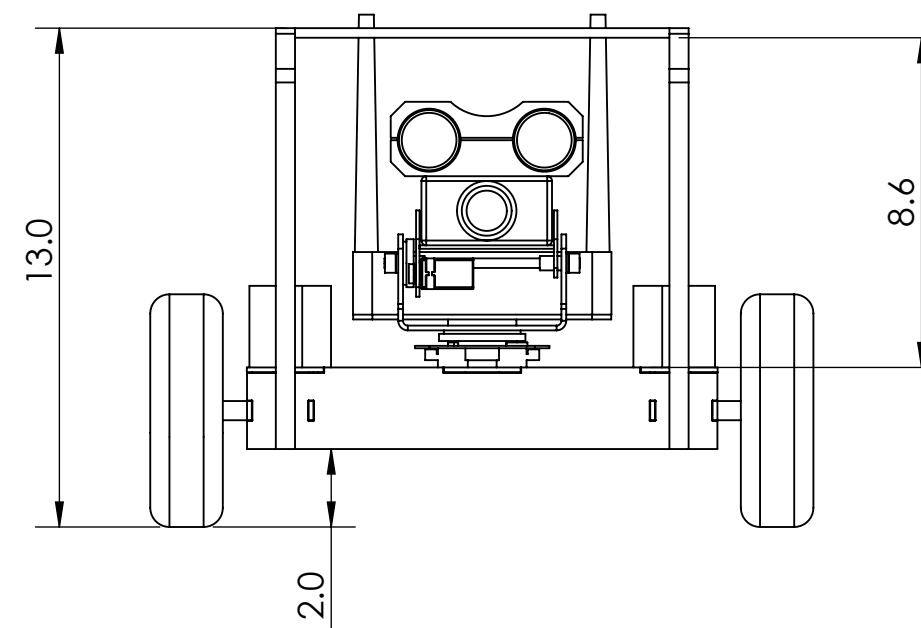

Shown with optional Roll Cage

Shown with NiHM batteries
other options available

Shown with optional Lights