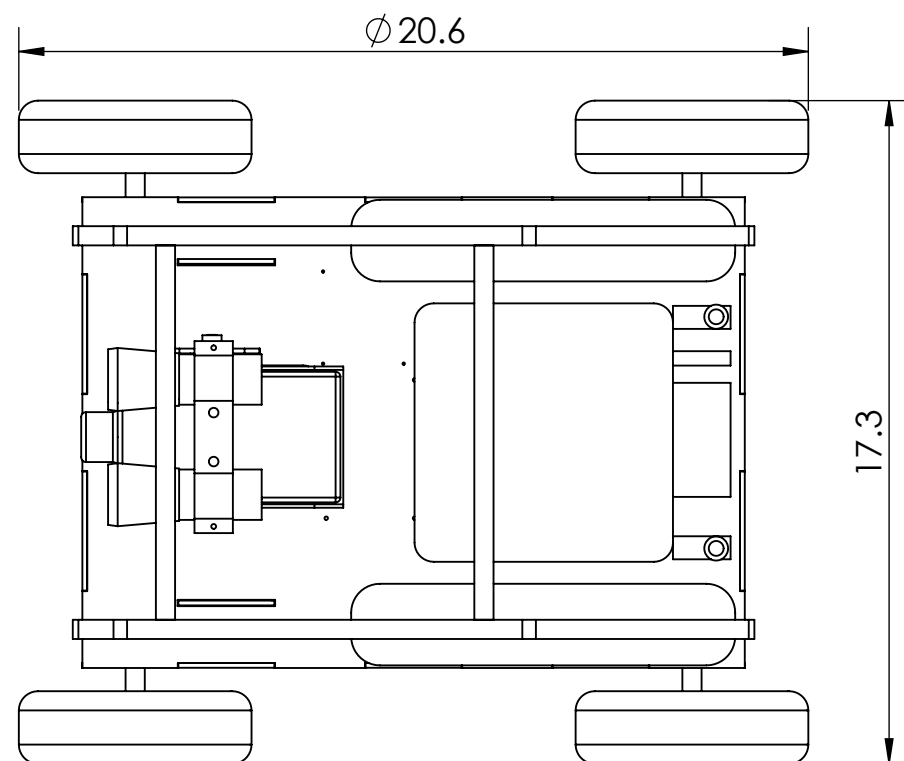

Shown with optional Roll Cage

Shown with NiHM batteries
other options available

Shown with optional Lights