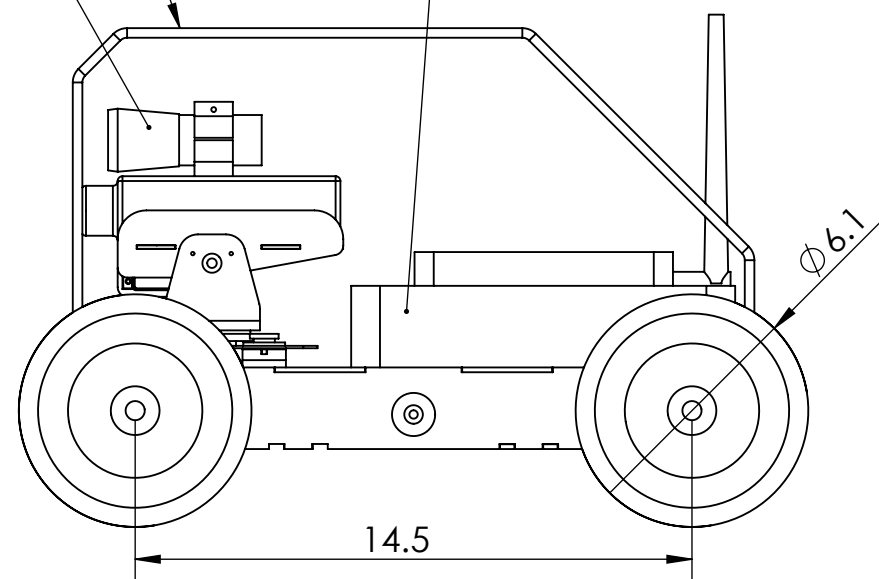

Shown with optional Roll Cage

Shown with NiHM batteries
other options available

Shown with optional Lights