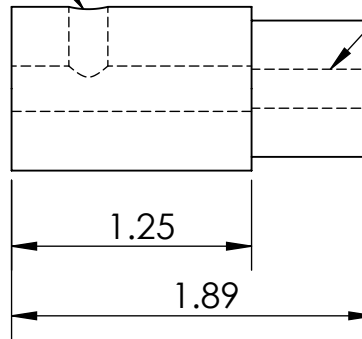

SUPERDROID ROBOTS INC

Ph: 919-557-9162
Fax: 775-416-2595

PROPRIETARY AND CONFIDENTIAL

THE INFORMATION CONTAINED IN THIS DRAWING IS THE SOLE PROPERTY OF SUPERDROID ROBOTS INC. ANY REPRODUCTION IN PART OR AS A WHOLE WITHOUT THE WRITTEN PERMISSION OF SUPERDROID ROBOTS INC IS PROHIBITED.

UNLESS OTHERWISE SPECIFIED:
DIMENSIONS ARE IN INCHES
ANGULAR: 0.5 deg
TWO PLACE DECIMAL ±0.03
THREE PLACE DECIMAL ±0.005

SIZE

A

DWG. NO.

Mecanum-shaft

REV

4/7/17

SCALE: 1:1

MATERIAL:

CARBON STEEL OR STAINLESS

SHEET 4 OF 4