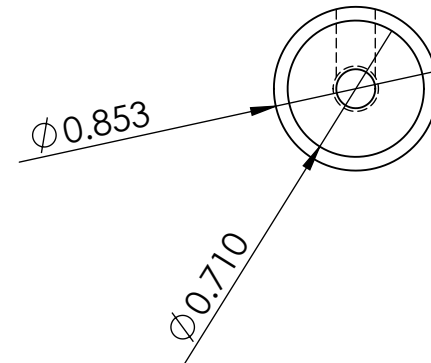

SUPERDROID ROBOTS INC

Ph: 919-557-9162
Fax: 775-416-2595

PROPRIETARY AND CONFIDENTIAL

THE INFORMATION CONTAINED IN THIS DRAWING IS THE SOLE PROPERTY OF SUPERDROID ROBOTS INC. ANY REPRODUCTION IN PART OR AS A WHOLE WITHOUT THE WRITTEN PERMISSION OF SUPERDROID ROBOTS INC IS PROHIBITED.

UNLESS OTHERWISE SPECIFIED:
DIMENSIONS ARE IN INCHES
ANGULAR: 0.5 deg
TWO PLACE DECIMAL ±0.03
THREE PLACE DECIMAL ±0.005

SIZE

A

DWG. NO.

Mecanum-shaft

REV

4/7/17

SCALE: 1:1

MATERIAL:

CARBON STEEL OR STAINLESS

SHEET 4 OF 4