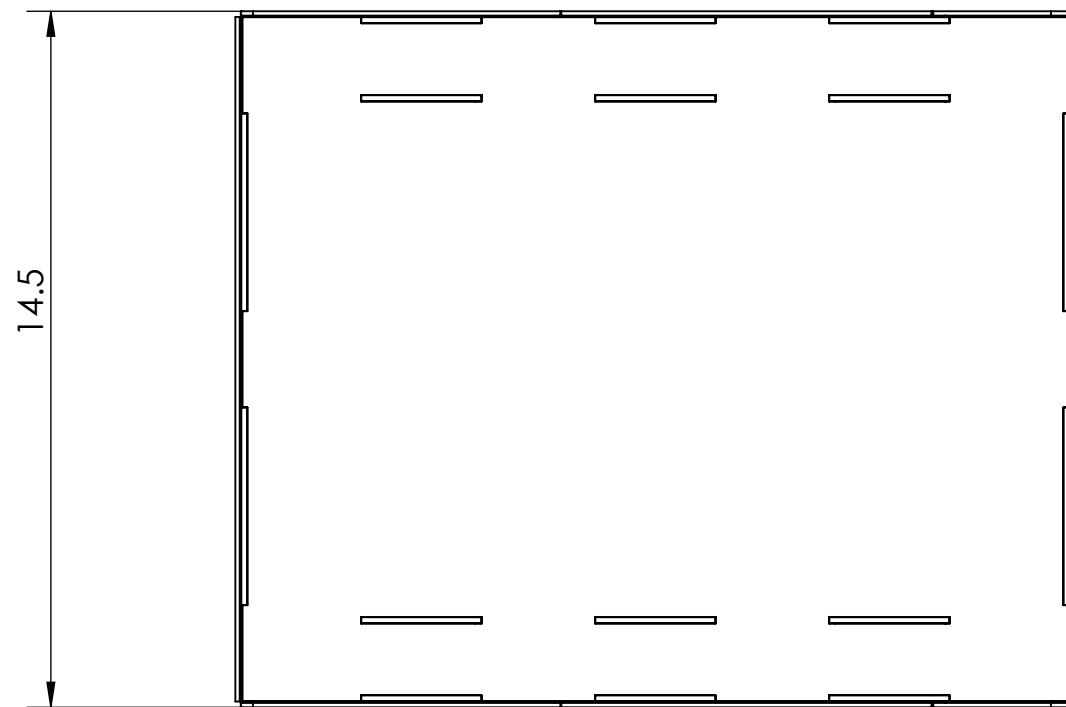

Top View Lid Removed

SECTION A-A

SUPERDROID ROBOTS INC
Ph: 919-557-9162
Fax: 775-416-2595

PROPRIETARY AND CONFIDENTIAL
THE INFORMATION CONTAINED IN THIS DRAWING IS THE SOLE
PROPERTY OF SUPERDROID ROBOTS INC. ANY REPRODUCTION
IN PART OR AS A WHOLE WITHOUT THE WRITTEN PERMISSION OF
SUPERDROID ROBOTS INC IS PROHIBITED.

UNLESS OTHERWISE SPECIFIED:
DIMENSIONS ARE IN INCHES
ANGULAR: 0.5 deg
TWO PLACE DECIMAL ±0.03
THREE PLACE DECIMAL ±0.005

COMMENTS:

SIZE DWG. NO.
C Assy_IG42-Enclosed

REV
10/14/2015

SCALE: 1:4

MATERIAL:

SHEET 1 OF 1