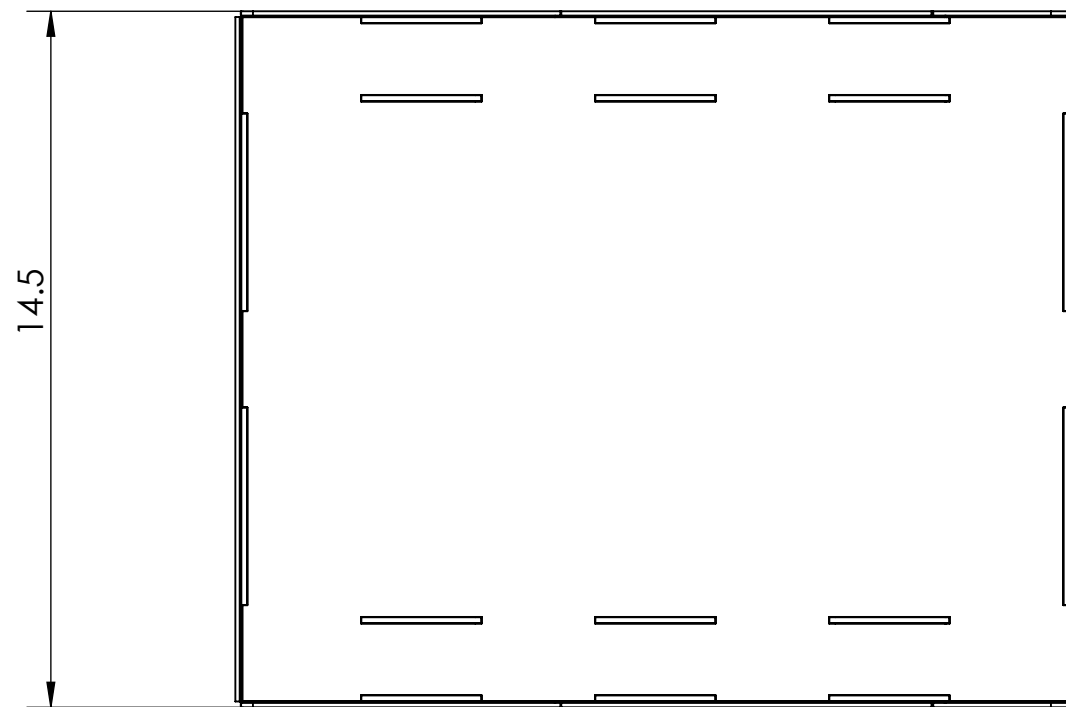

Top View Lid Removed

SECTION A-A

SUPERDROID ROBOTS INC

Ph: 919-557-9162
Fax: 775-416-2595

PROPRIETARY AND CONFIDENTIAL

THE INFORMATION CONTAINED IN THIS DRAWING IS THE SOLE PROPERTY OF SUPERDROID ROBOTS INC. ANY REPRODUCTION IN PART OR AS A WHOLE WITHOUT THE WRITTEN PERMISSION OF SUPERDROID ROBOTS INC IS PROHIBITED.

UNLESS OTHERWISE SPECIFIED:
DIMENSIONS ARE IN INCHES
ANGULAR: 0.5 deg
TWO PLACE DECIMAL ±0.03
THREE PLACE DECIMAL ±0.005

COMMENTS:

SIZE DWG. NO.

C Assy_IG42-Enclosed

REV
10/14/2015

SCALE: 1:4

MATERIAL:

SHEET 1 OF 1