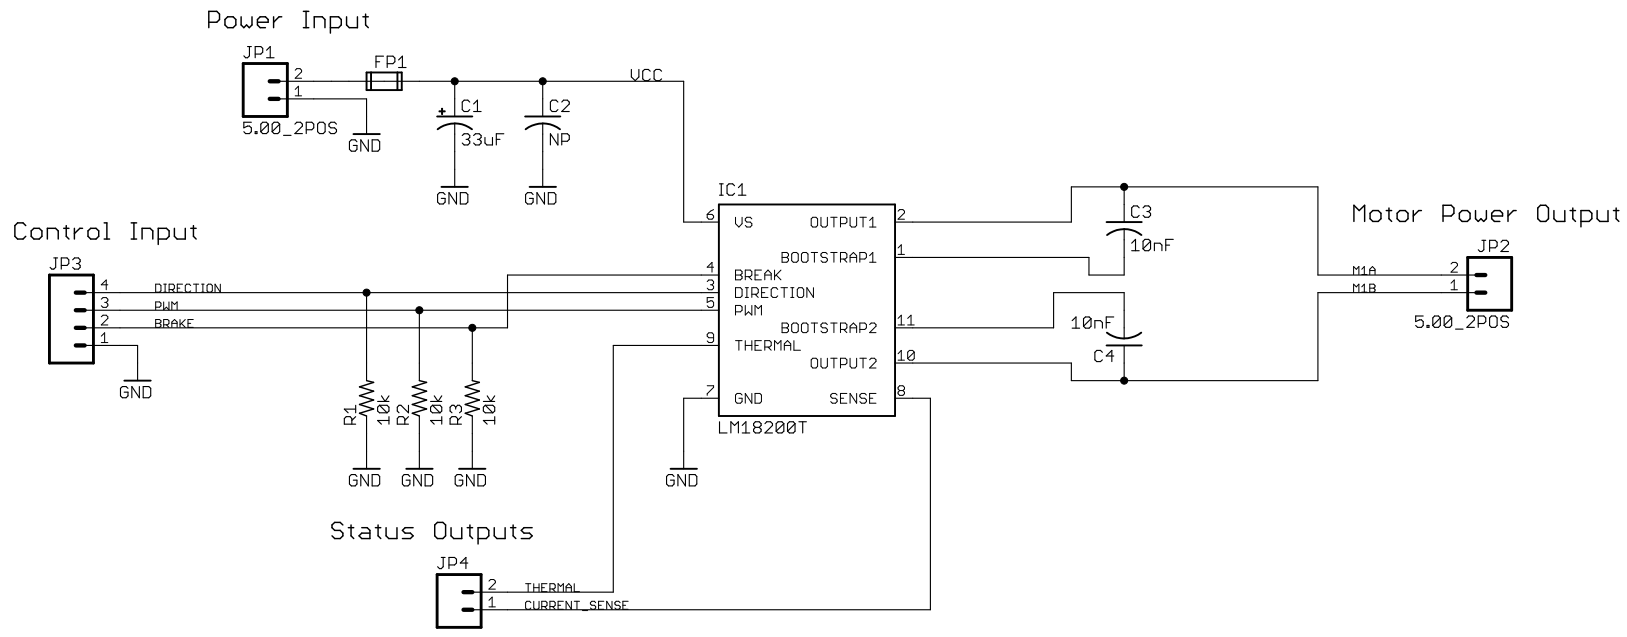

D

E

E

SuperDroid Robots™	
TITLE: SDR_PWM_v3.5a	
Design by: J. Traud	REV: 3.5a
Date: 3/10/2015 11:42:25 AM	Sheet: 1/1