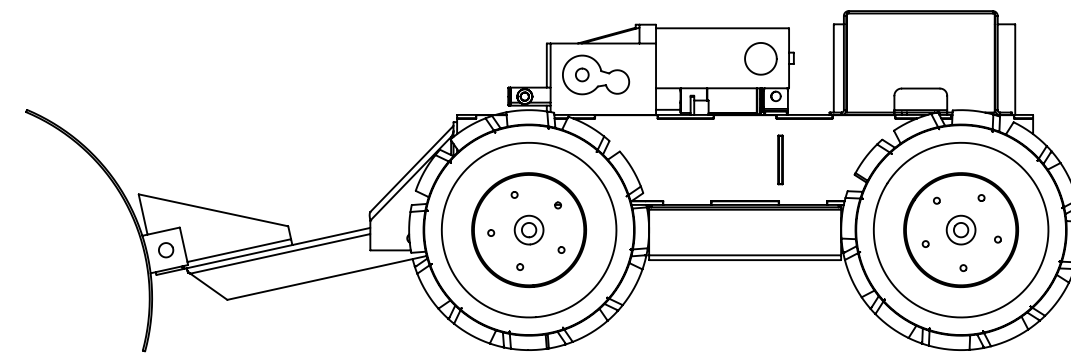

SUPERDROID ROBOTS INC
Ph: 919-557-9162
Fax: 775-416-2595

PROPRIETARY AND CONFIDENTIAL
THE INFORMATION CONTAINED IN THIS DRAWING IS THE SOLE PROPERTY OF SUPERDROID ROBOTS INC. ANY REPRODUCTION IN PART OR AS A WHOLE WITHOUT THE WRITTEN PERMISSION OF SUPERDROID ROBOTS INC IS PROHIBITED.

UNLESS OTHERWISE SPECIFIED:
DIMENSIONS ARE IN INCHES
ANGULAR: 0.5 deg
TWO PLACE DECIMAL ±0.03
THREE PLACE DECIMAL ±0.005

COMMENTS:

SIZE	DWG. NO.
C	4wd-wc-snow-plow-assy
SCALE: 1:10	MATERIAL:

REV	12-15-2015
SHEET 1 OF 1