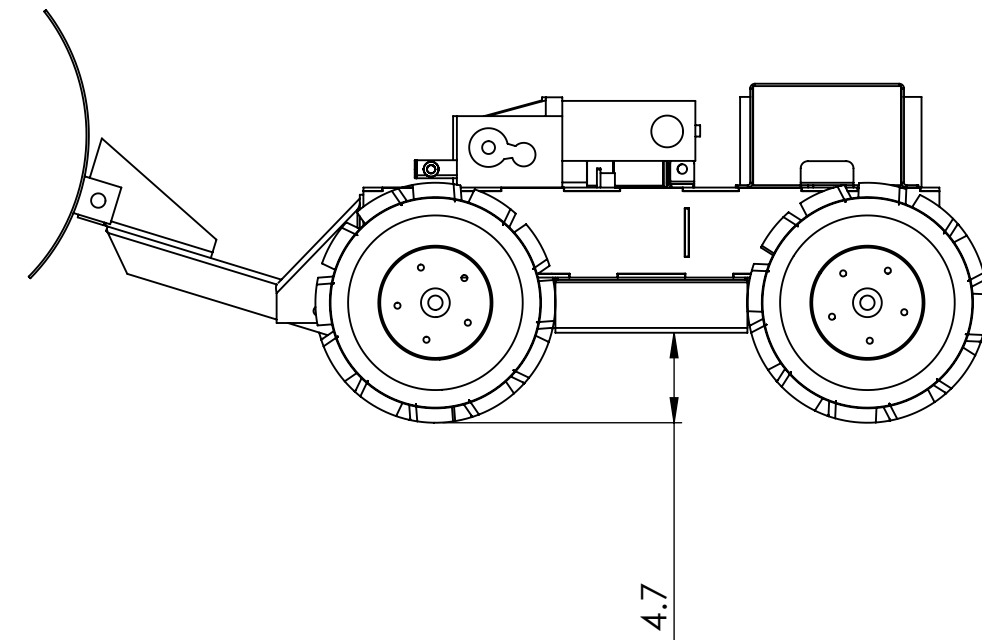

PLOW UP

PLOW DOWN