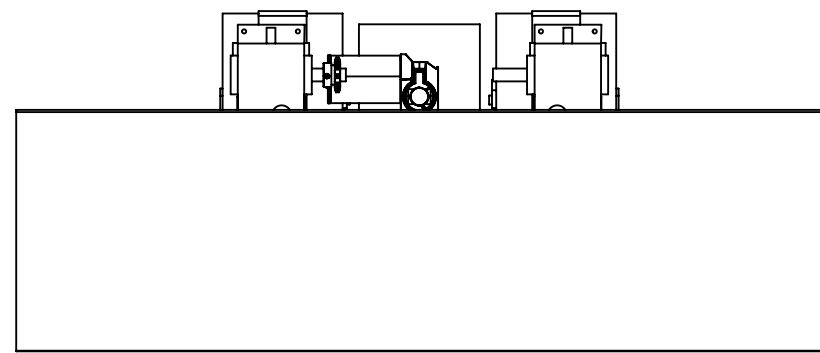

SUPERDROID ROBOTS INC
Ph: 919-557-9162
Fax: 775-416-2595

PROPRIETARY AND CONFIDENTIAL
THE INFORMATION CONTAINED IN THIS DRAWING IS THE SOLE PROPERTY OF SUPERDROID ROBOTS INC. ANY REPRODUCTION IN PART OR AS A WHOLE WITHOUT THE WRITTEN PERMISSION OF SUPERDROID ROBOTS INC IS PROHIBITED.

UNLESS OTHERWISE SPECIFIED:
DIMENSIONS ARE IN INCHES
ANGULAR: 0.5 deg
TWO PLACE DECIMAL ±0.03
THREE PLACE DECIMAL ±0.005

COMMENTS:

SIZE	DWG. NO.
C	4wd-wc-snow-plow-assy
SCALE: 1:10	MATERIAL:

REV	12-15-2015
SHEET 1 OF 1