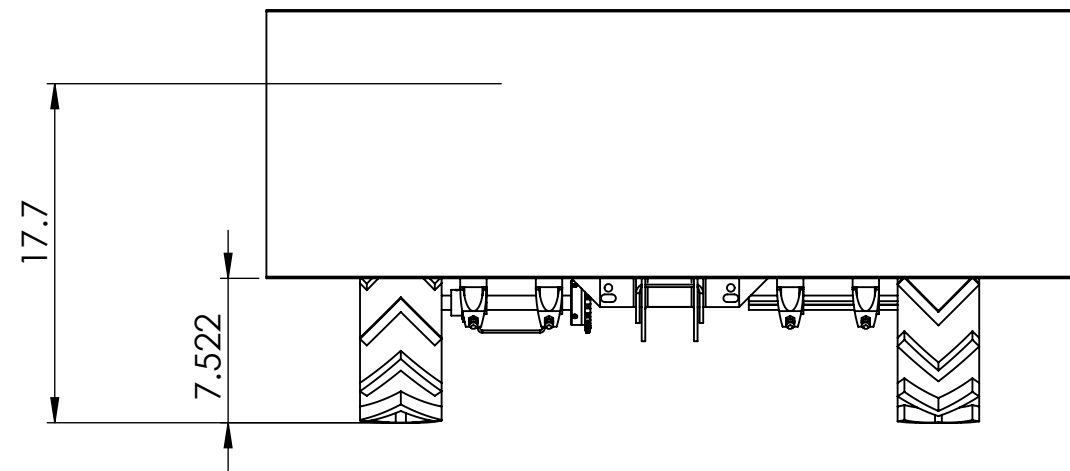

PLOW UP

PLOW DOWN