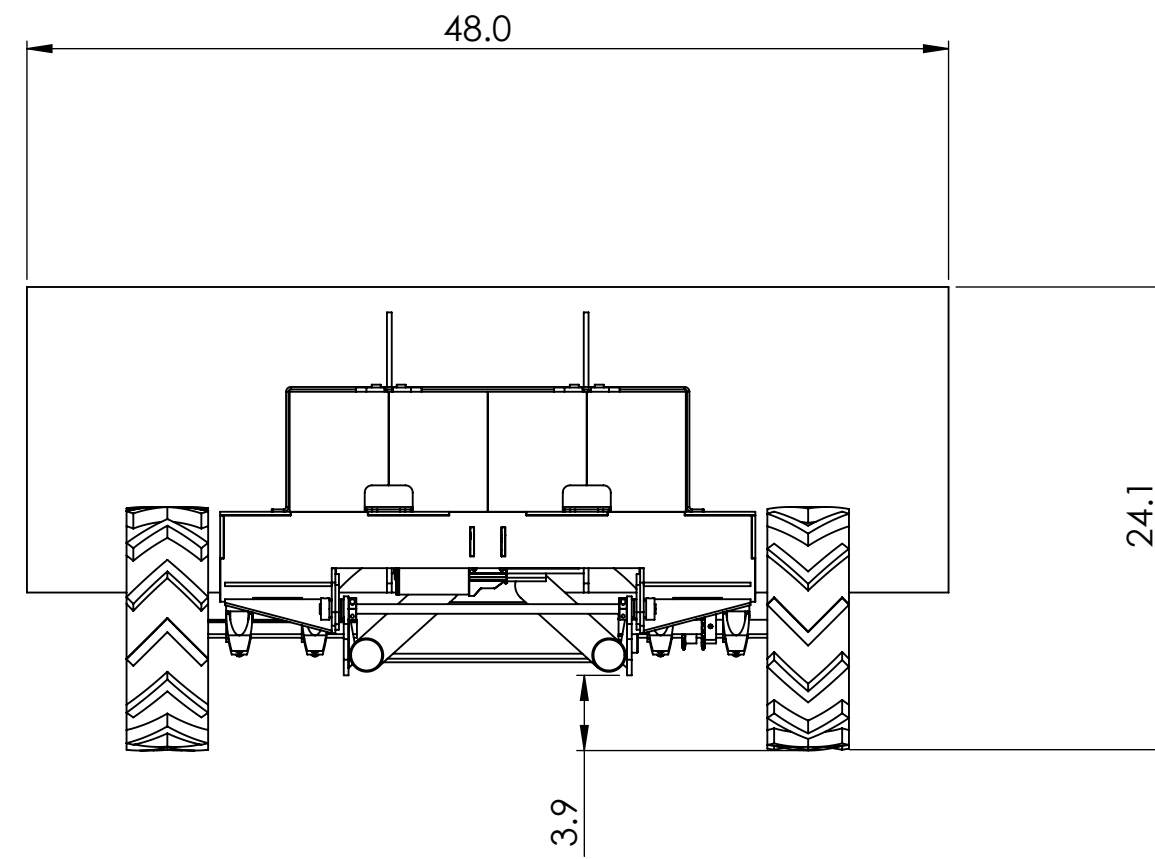

PLOW DOWN

SUPERDROID ROBOTS INC

Ph: 919-557-9162
Fax: 775-416-2595

PROPRIETARY AND CONFIDENTIAL

THE INFORMATION CONTAINED IN THIS DRAWING IS THE SOLE PROPERTY OF SUPERDROID ROBOTS INC. ANY REPRODUCTION IN PART OR AS A WHOLE WITHOUT THE WRITTEN PERMISSION OF SUPERDROID ROBOTS INC IS PROHIBITED.

UNLESS OTHERWISE SPECIFIED:
DIMENSIONS ARE IN INCHES
ANGULAR: 0.5 deg
TWO PLACE DECIMAL ±0.03
THREE PLACE DECIMAL ±0.005

COMMENTS:

SIZE DWG. NO.

C 6wd-wc-snow-plow-assy

SCALE: 1:10

MATERIAL:

REV 10-7-15

SHEET 1 OF 1