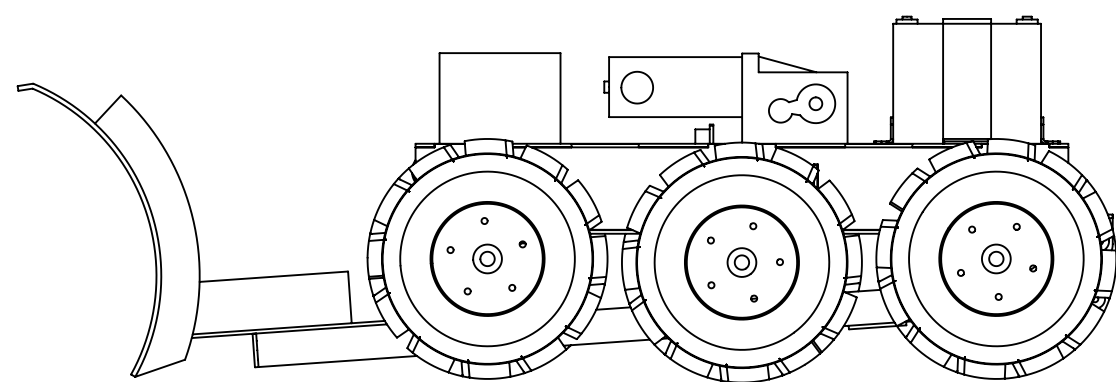

SUPERDROID ROBOTS INC

Ph: 919-557-9162
Fax: 775-416-2595

PROPRIETARY AND CONFIDENTIAL

THE INFORMATION CONTAINED IN THIS DRAWING IS THE SOLE PROPERTY OF SUPERDROID ROBOTS INC. ANY REPRODUCTION IN PART OR AS A WHOLE WITHOUT THE WRITTEN PERMISSION OF SUPERDROID ROBOTS INC IS PROHIBITED.

UNLESS OTHERWISE SPECIFIED:
DIMENSIONS ARE IN INCHES
ANGULAR: 0.5 deg
TWO PLACE DECIMAL ±0.03
THREE PLACE DECIMAL ±0.005

COMMENTS:

SIZE DWG. NO.

C 6wd-wc-snow-plow-assy

SCALE: 1:10

MATERIAL:

REV 10-7-15

SHEET 1 OF 1