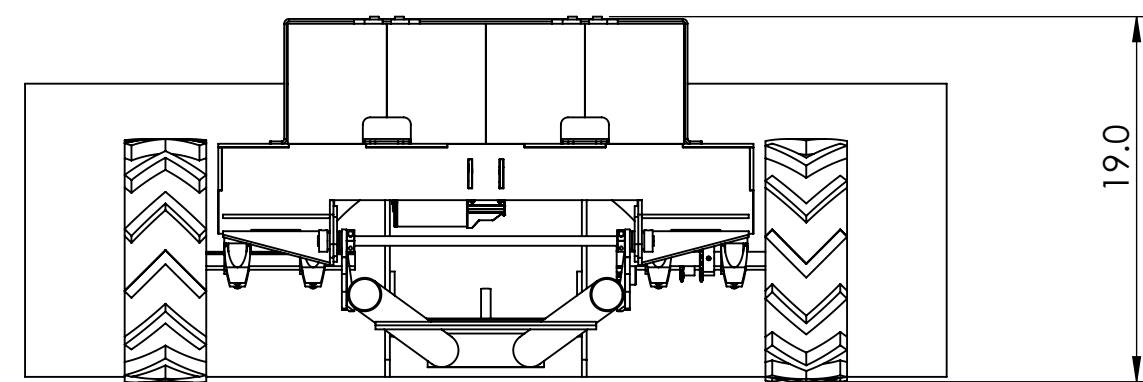

SUPERDROID ROBOTS INC

Ph: 919-557-9162
Fax: 775-416-2595

PROPRIETARY AND CONFIDENTIAL

THE INFORMATION CONTAINED IN THIS DRAWING IS THE SOLE PROPERTY OF SUPERDROID ROBOTS INC. ANY REPRODUCTION IN PART OR AS A WHOLE WITHOUT THE WRITTEN PERMISSION OF SUPERDROID ROBOTS INC IS PROHIBITED.

UNLESS OTHERWISE SPECIFIED:
DIMENSIONS ARE IN INCHES
ANGULAR: 0.5 deg
TWO PLACE DECIMAL ±0.03
THREE PLACE DECIMAL ±0.005

COMMENTS:

SIZE DWG. NO.

C 6wd-wc-snow-plow-assy

SCALE: 1:10

MATERIAL:

REV 10-7-15

SHEET 1 OF 1